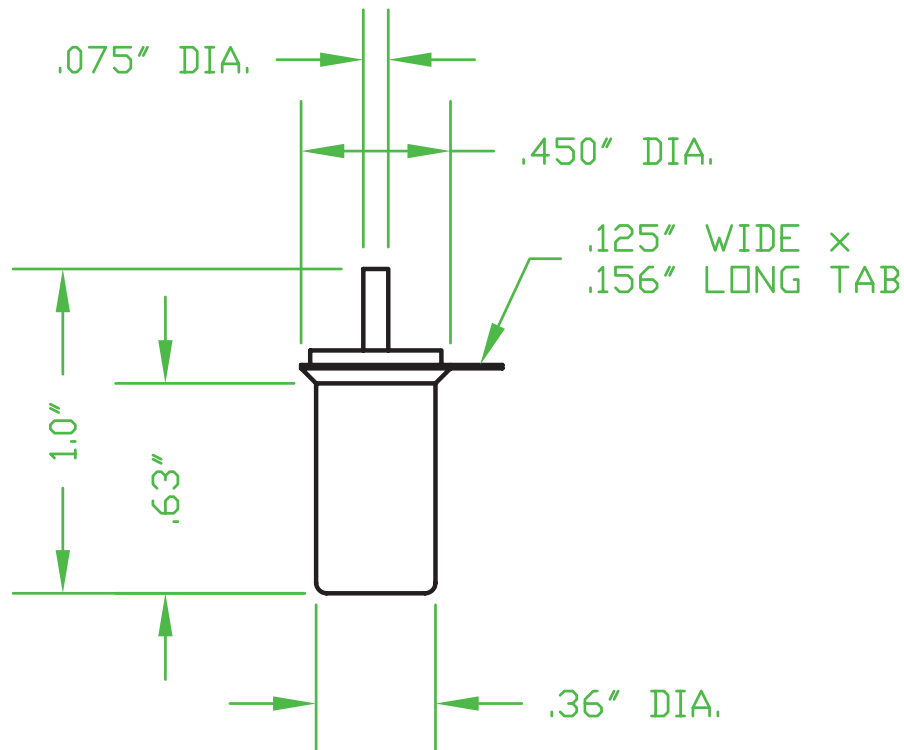

## WATS-1

 RATINGS: 2 AMP @ 120 VAC  
1 AMP @ 240 VAC

 RATINGS: 1 AMP @ 120 VAC  
1 AMP @ 28 VDC

OPERATING ANGLE:

CONTACTS OPENS @ 45° ABOVE HORIZONTAL OR BEFORE

CONTACTS CLOSE @ 45° BELOW HORIZONTAL

Contactors - Relays - Switches