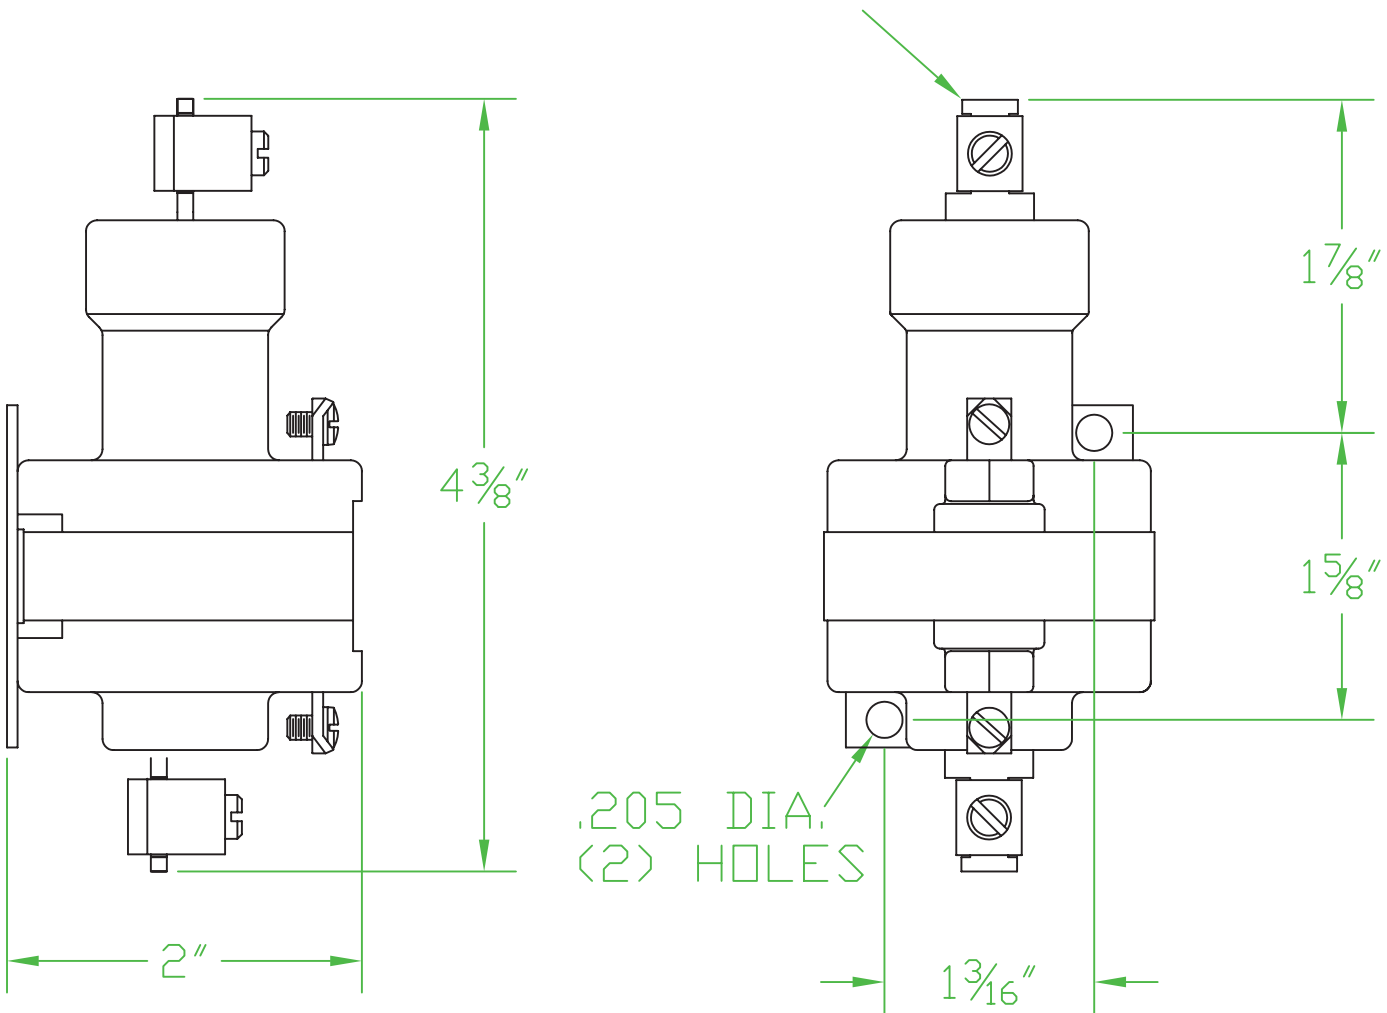

# SINGLE POLE 35/60 AMP NORMALLY OPEN

LOAD CONNECTORS: #4 TO #14 AWG FOR 35 AMP  
AND #2 TO #8 AWG FOR 60 AMP

Contactors - Relays - Switches

<http://www.mdious.com>