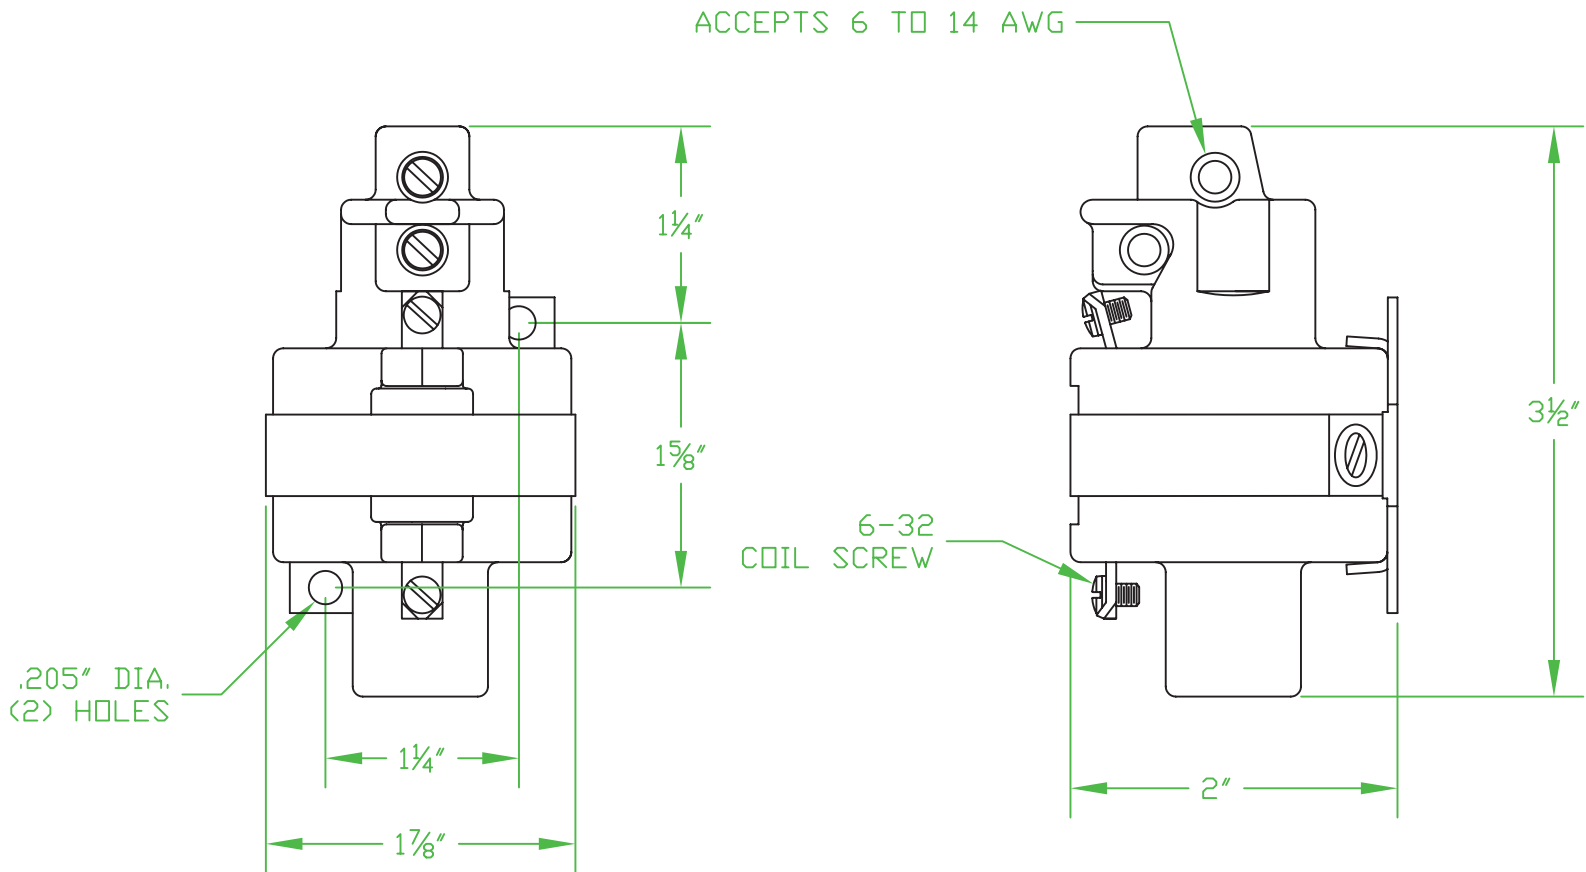

# SINGLE POLE 35 AMP "T" TOP SERIES NORMALLY CLOSED

Contactors - Relays - Switches

<http://www.mdious.com>