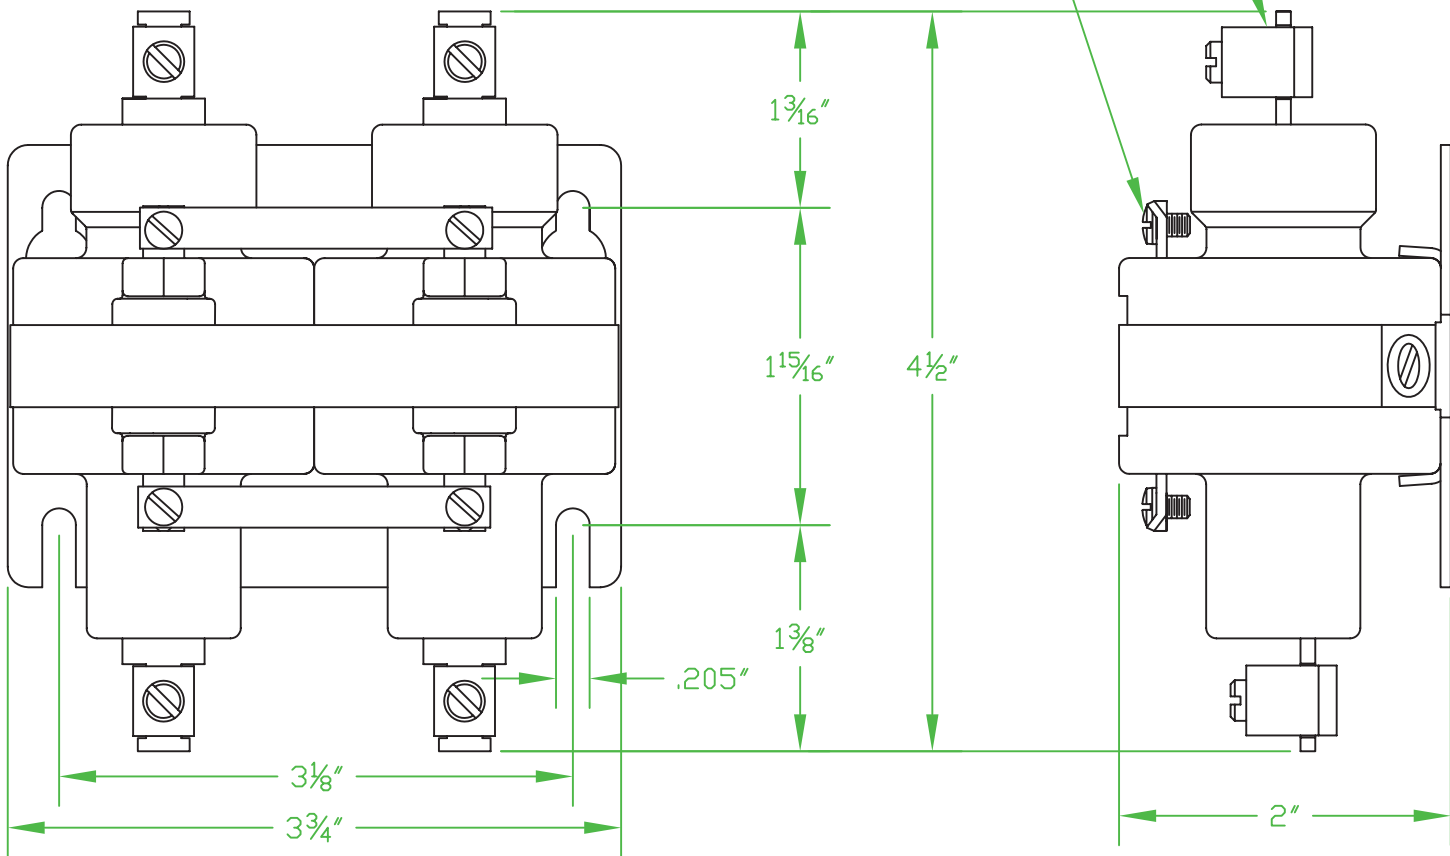

2 POLE 35/60 AMP NORMALLY CLOSED

LOAD CONNECTORS FOR #2 TO #12 AWG 60AMP
#4 TO #14 AWG 35AMP

6-32 COIL
SCREWS