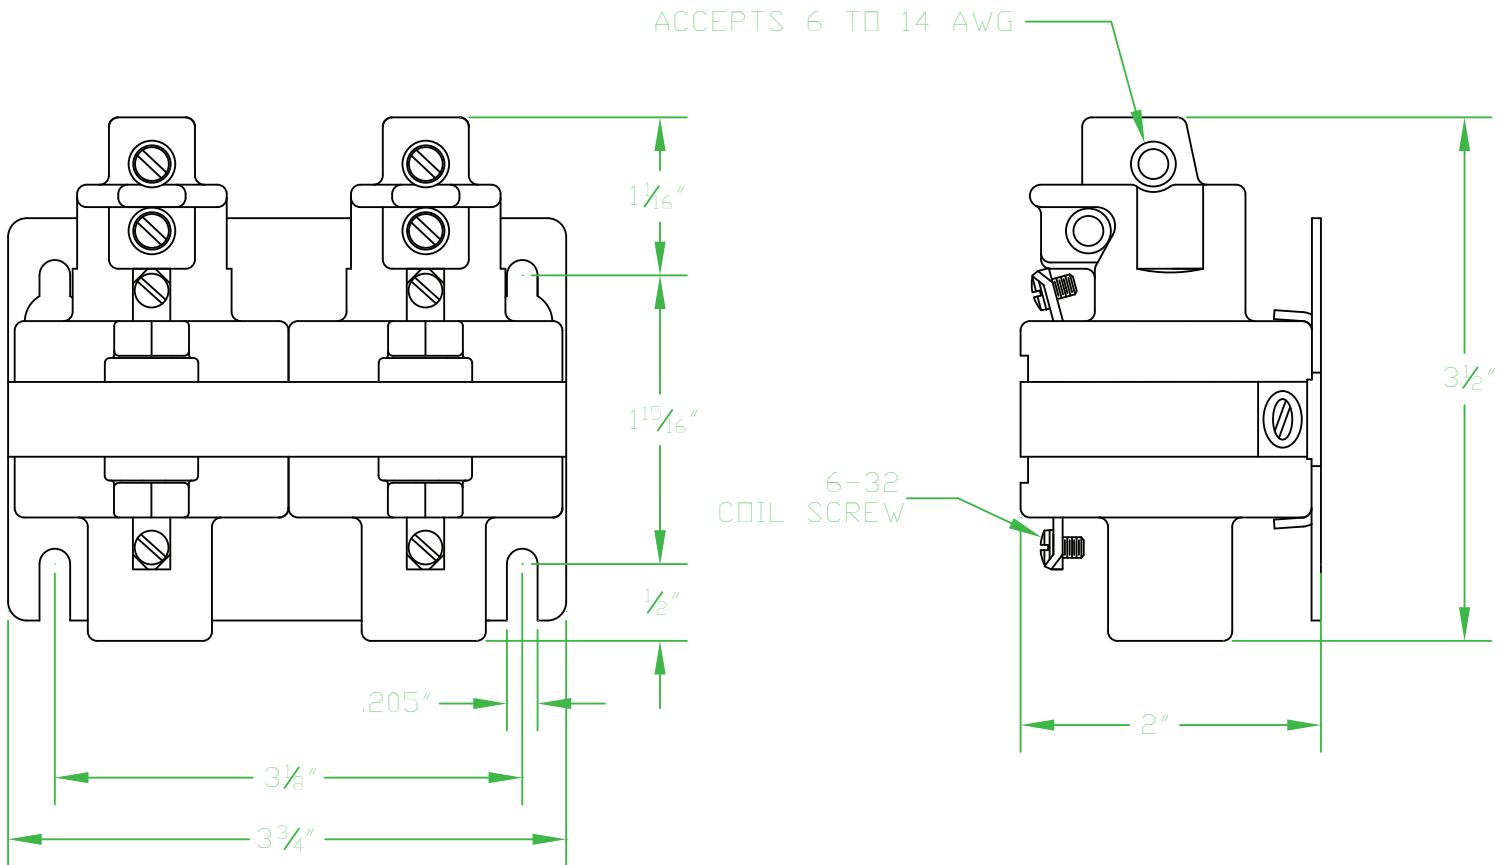

MERCURY DISPLACEMENT INDUSTRIES, INC.

Post Office Box 710 - U.S. 12 East - Edwardsburg, Michigan 49112-0710

Phone (269) 663-8574 - Fax (269) 663-2924

(800) 634-4077

2 POLE 35 AMP "T" TOP SERIES NORMALLY CLOSED