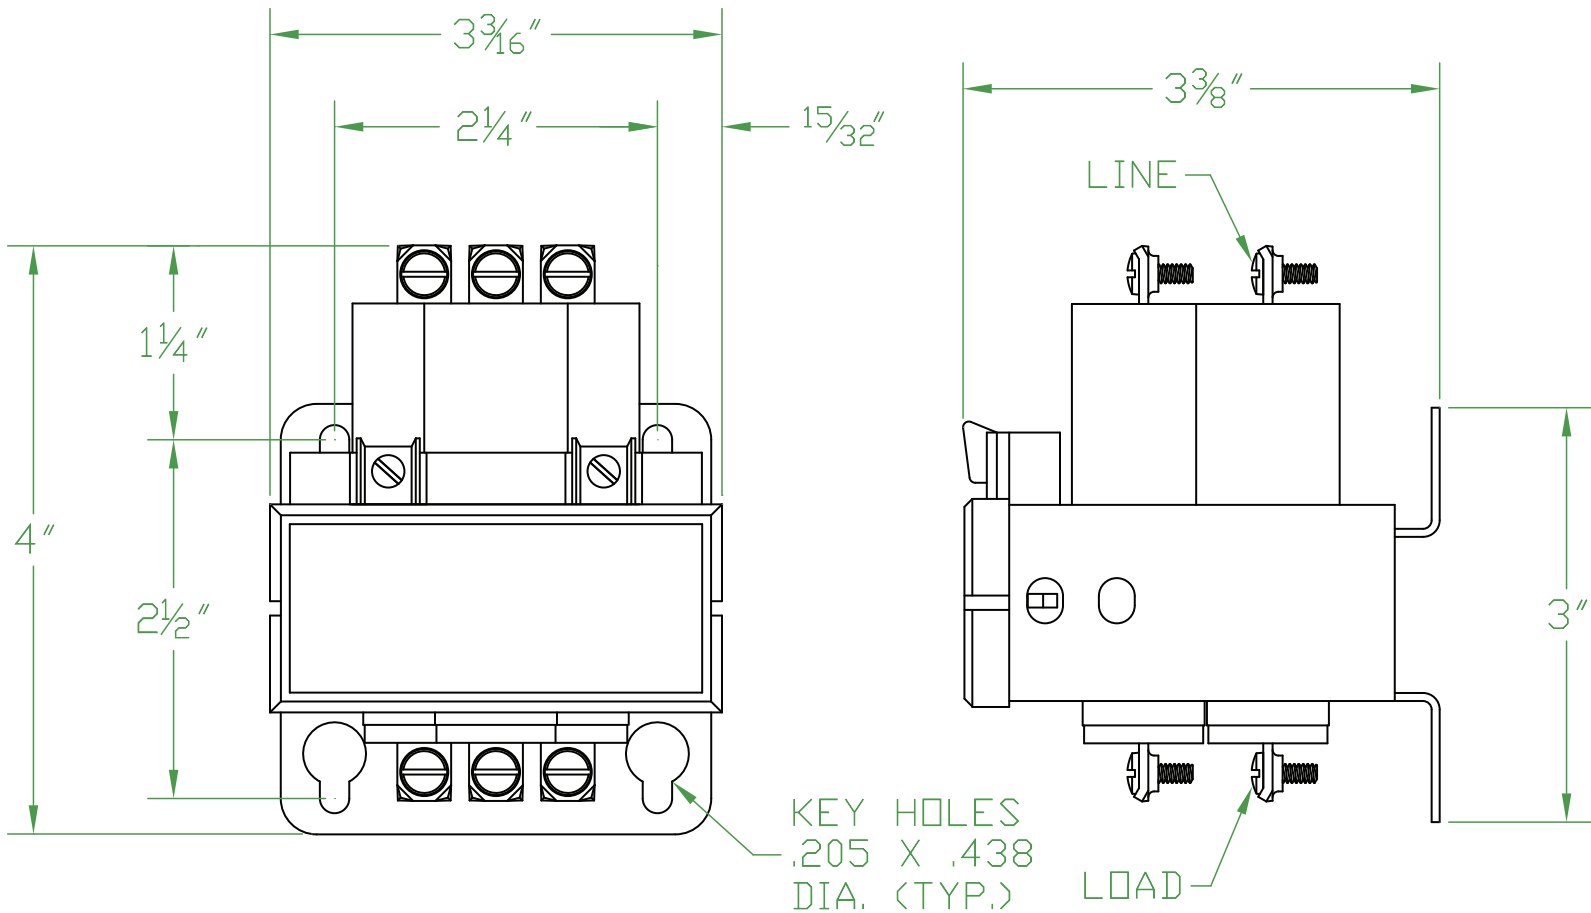

MERCURY DISPLACEMENT INDUSTRIES, INC.

Post Office Box 710 - U.S. 12 East - Edwardsburg, Michigan 49112-0710

Phone (269) 663-8574 - Fax (269) 663-2924

(800) 634-4077

3 POLE 30 AMP NORMALLY OPEN

Contactors - Relays - Switches