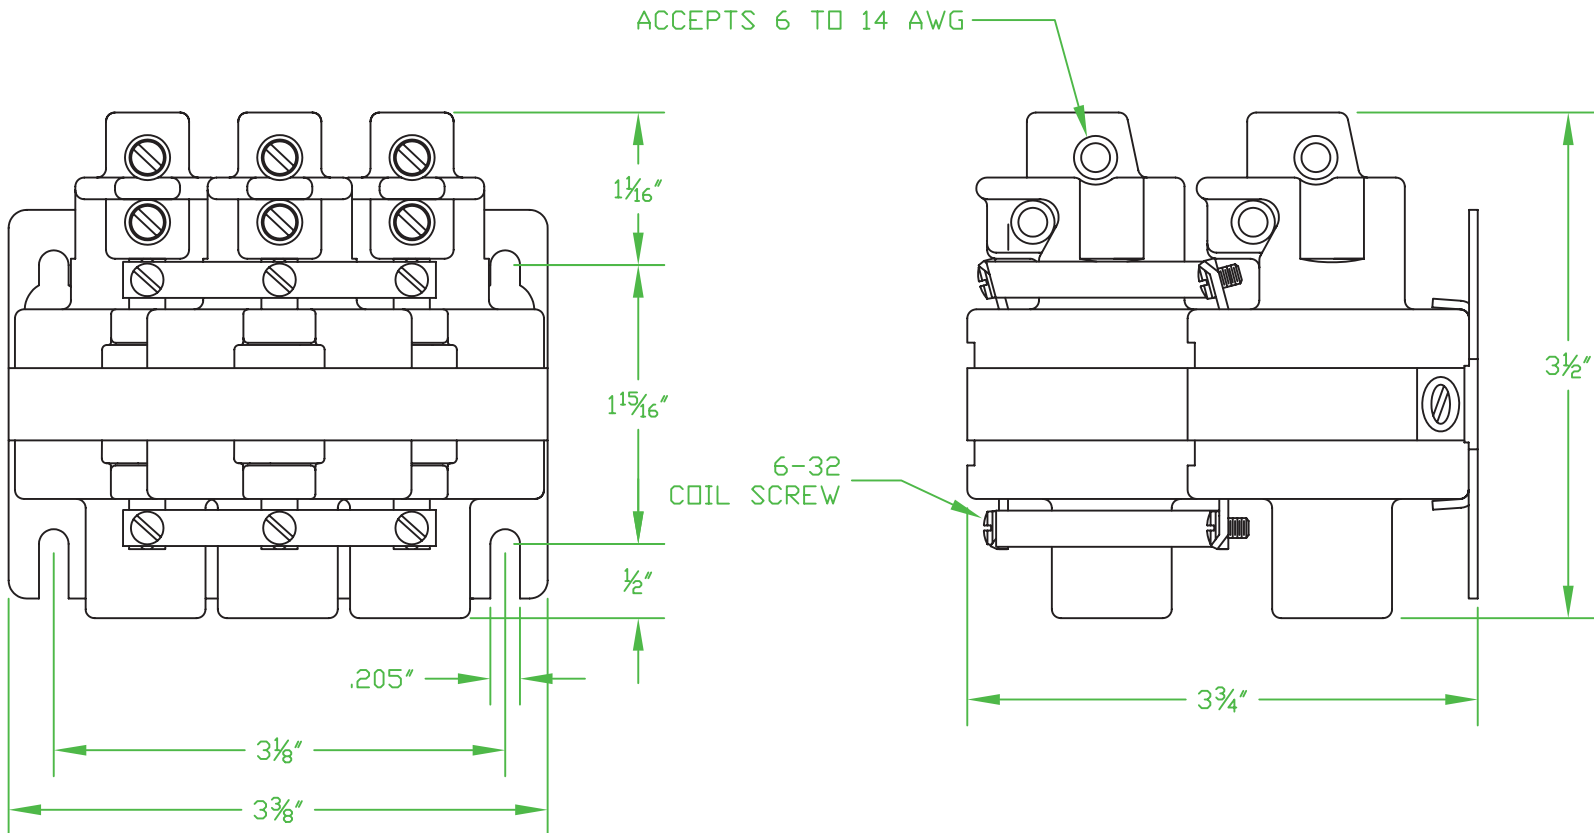

MERCURY DISPLACEMENT INDUSTRIES, INC.

Post Office Box 710 - U.S. 12 East - Edwardsburg, Michigan 49112-0710

Phone (269) 663-8574 - Fax (269) 663-2924

(800) 634-4077

3 POLE 35 AMP "T" TOP SERIES NORMALLY CLOSED