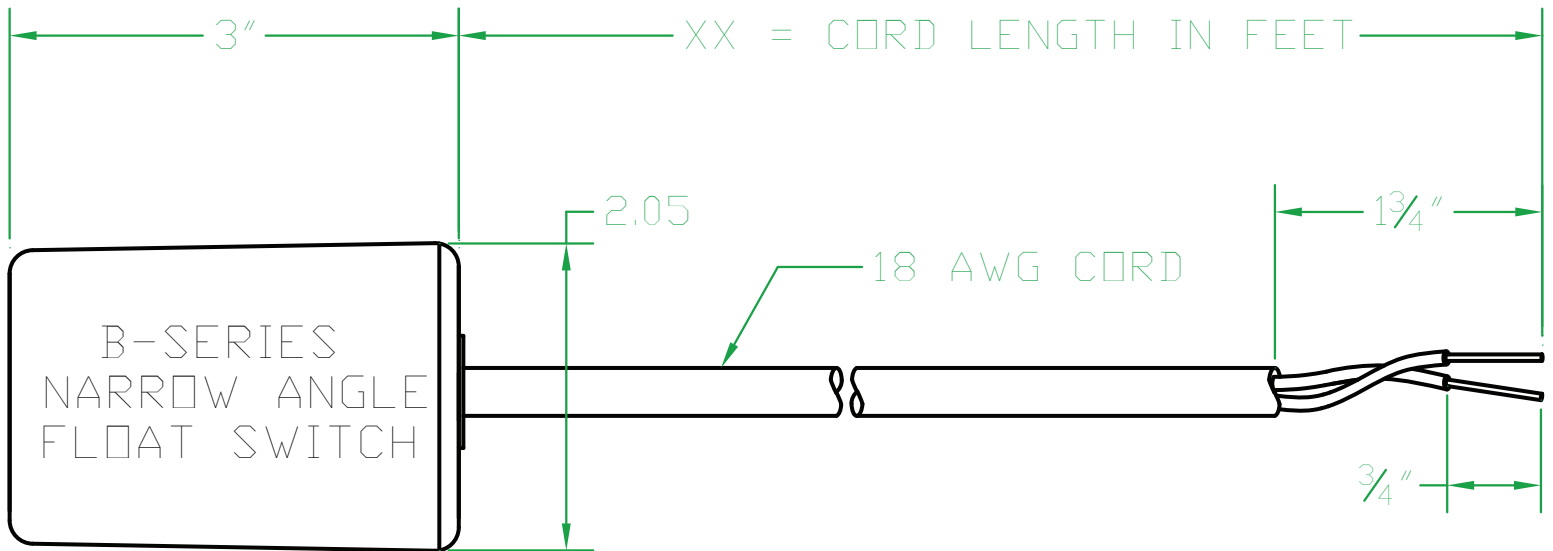

## BS2CYXX00

OPERATING ANGLE: CONTACTS OPEN @ 45° OR BEFORE.  
CONTACTS CLOSE @ 45° BELOW HORIZONTAL.

RATINGS: 1 AMP @ 120 VAC.