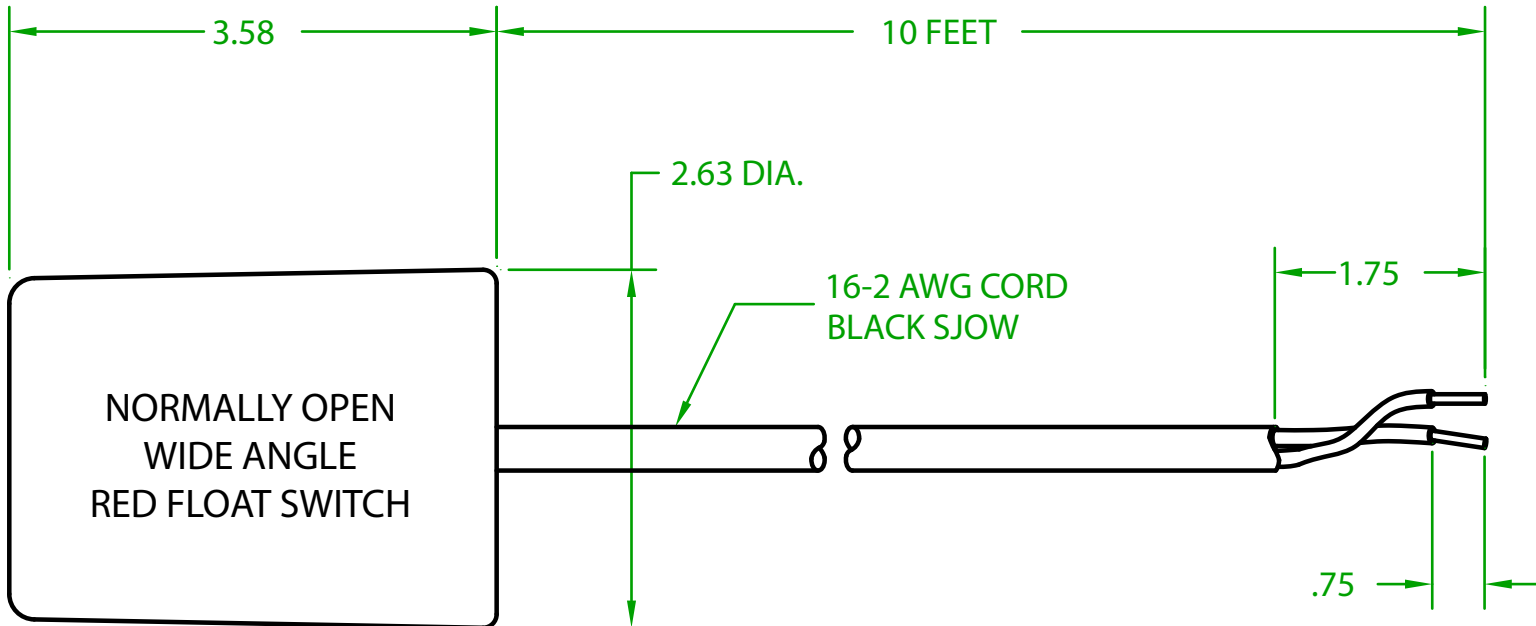

OPERATING ANGLE 90°: CONTACTS CLOSE @ 45° ABOVE HORIZONTAL.
CONTACTS OPEN @ 45° BELOW HORIZONTAL.

ELECTRICAL RATINGS: 13 AMPS @ 120 VAC.
6 AMPS @ 240 VAC.

FLOAT MATERIAL: H.I.P.S.

ER1OW10000

J.J.S. JUNE 27, 2012

Contactors - Relays - Switches

<http://www.mdious.com>