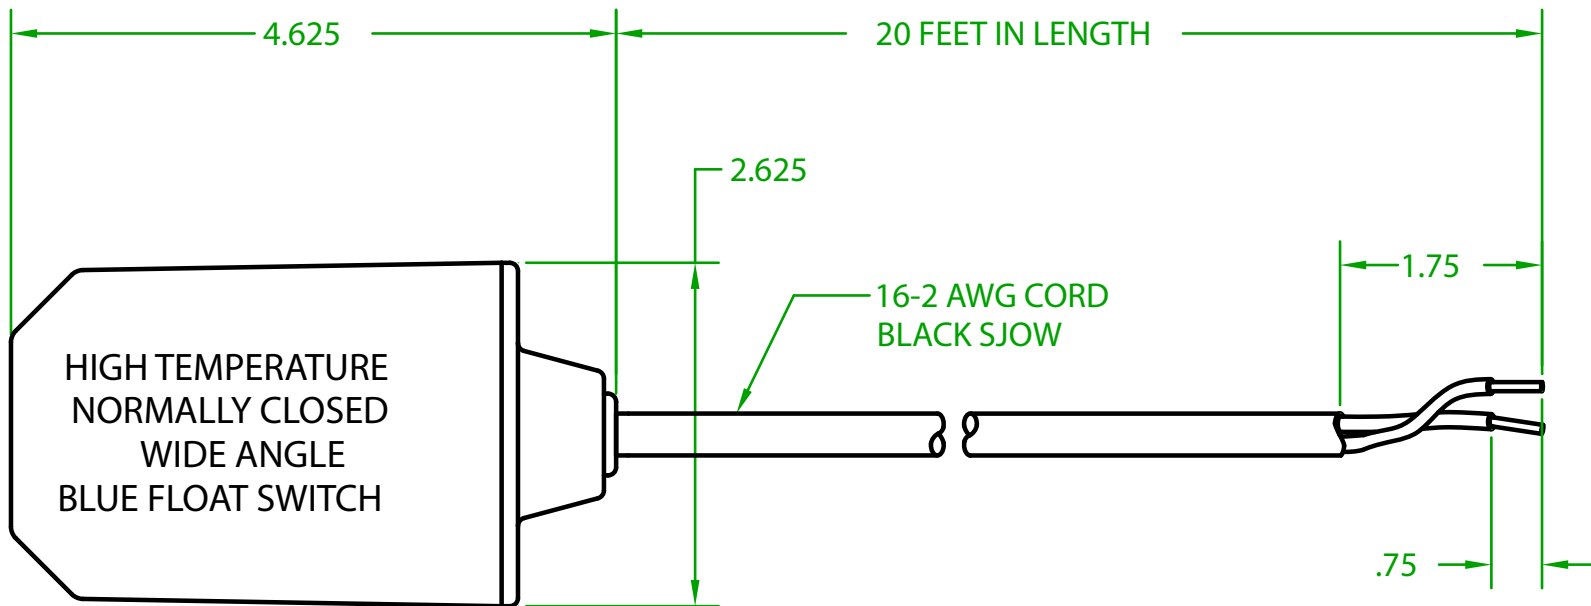

MERCURY DISPLACEMENT INDUSTRIES, INC.

Post Office Box 710 - U.S. 12 East - Edwardsburg, Michigan 49112-0710

Phone (269) 663-8574 - Fax (269) 663-2924

(800) 634-4077

GB2CW2000

OPERATING ANGLE 90°: CONTACTS OPEN @ 45° ABOVE HORIZONTAL.
CONTACTS CLOSE @ 45° BELOW HORIZONTAL.

ELECTRICAL RATINGS: 1/2 H.P. 13 AMPS @ 120/240 VAC. 58.8 LRA

FLOAT MATERIAL: A.B.S.

TEMPERATURE RATING: 180°F/82°C

J.J.S. October 14, 2014

Contactors - Relays - Switches

<http://www.mdious.com>