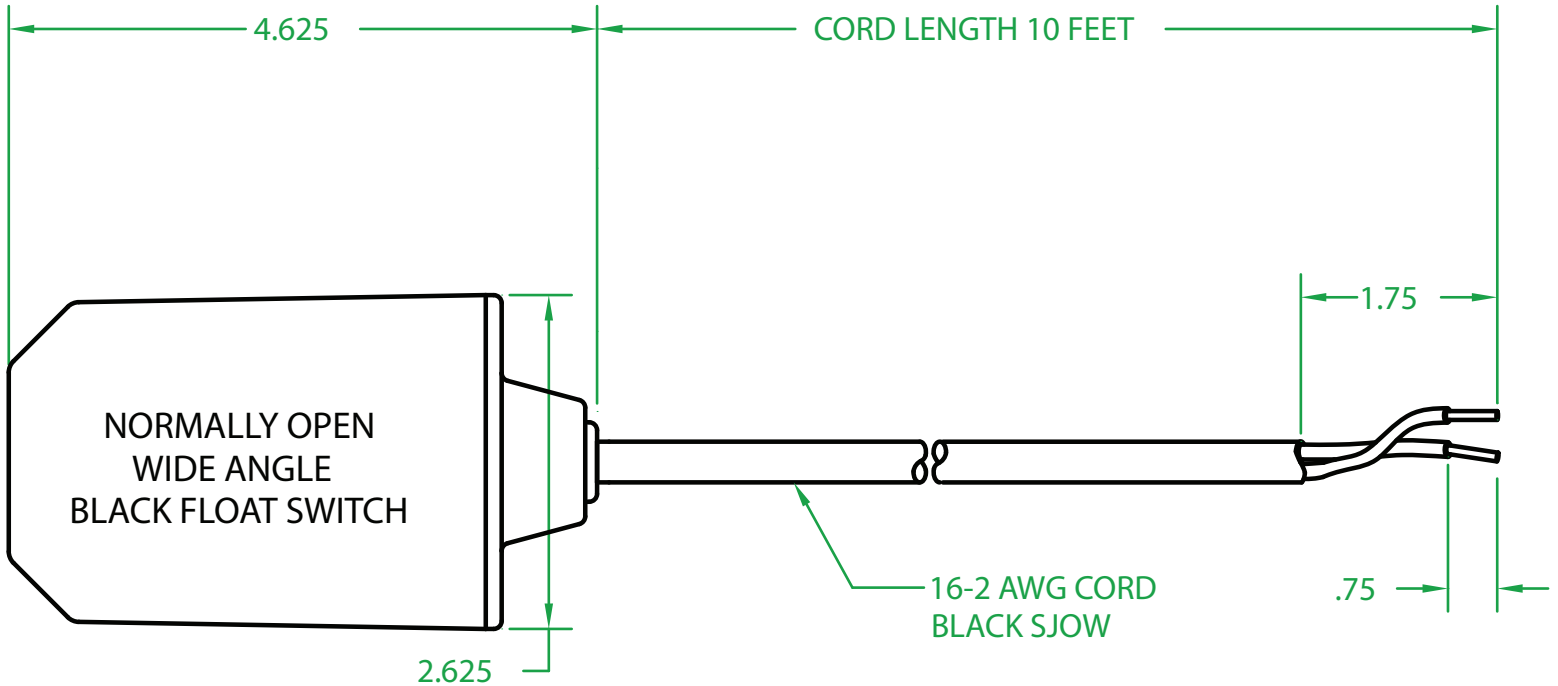

## GF1OW1000

OPERATING ANGLE 90°: CONTACTS CLOSE @ 45° ABOVE HORIZONTAL.  
CONTACTS OPEN @ 45° BELOW HORIZONTAL.

ELECTRICAL RATINGS: 1/2 H.P. 13 AMPS @ 120/240 VAC. 58.8 LRA

FLOAT MATERIAL: H.I.P.S.