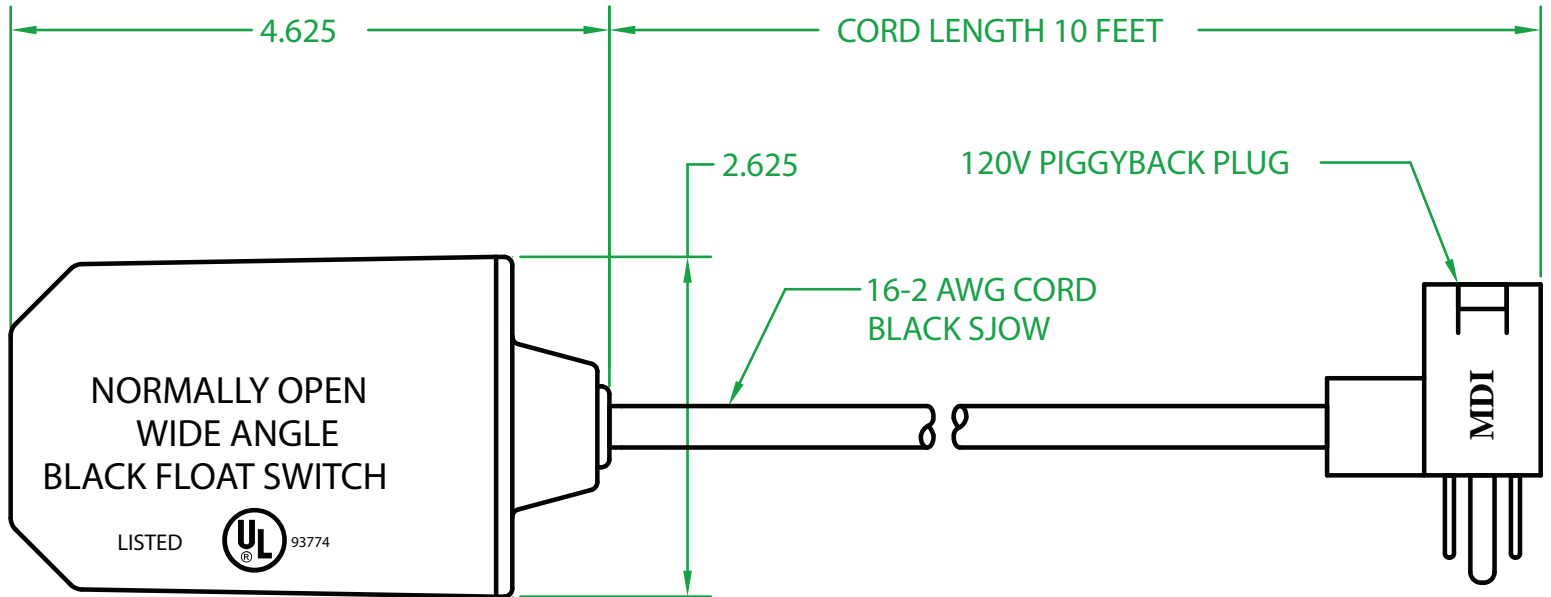

OPERATING ANGLE 90°: CONTACTS CLOSE @ 45° ABOVE HORIZONTAL.
CONTACTS OPEN @ 45° BELOW HORIZONTAL.

ELECTRICAL RATINGS: 1/2 H.P. 13 AMPS @ 120/240 VAC. 58.8 LRA

FLOAT MATERIAL: H.I.P.S.

GF10W10F1

J.J.S. OCTOBER 20, 2009

Contactors - Relays - Switches

<http://www.mdious.com>