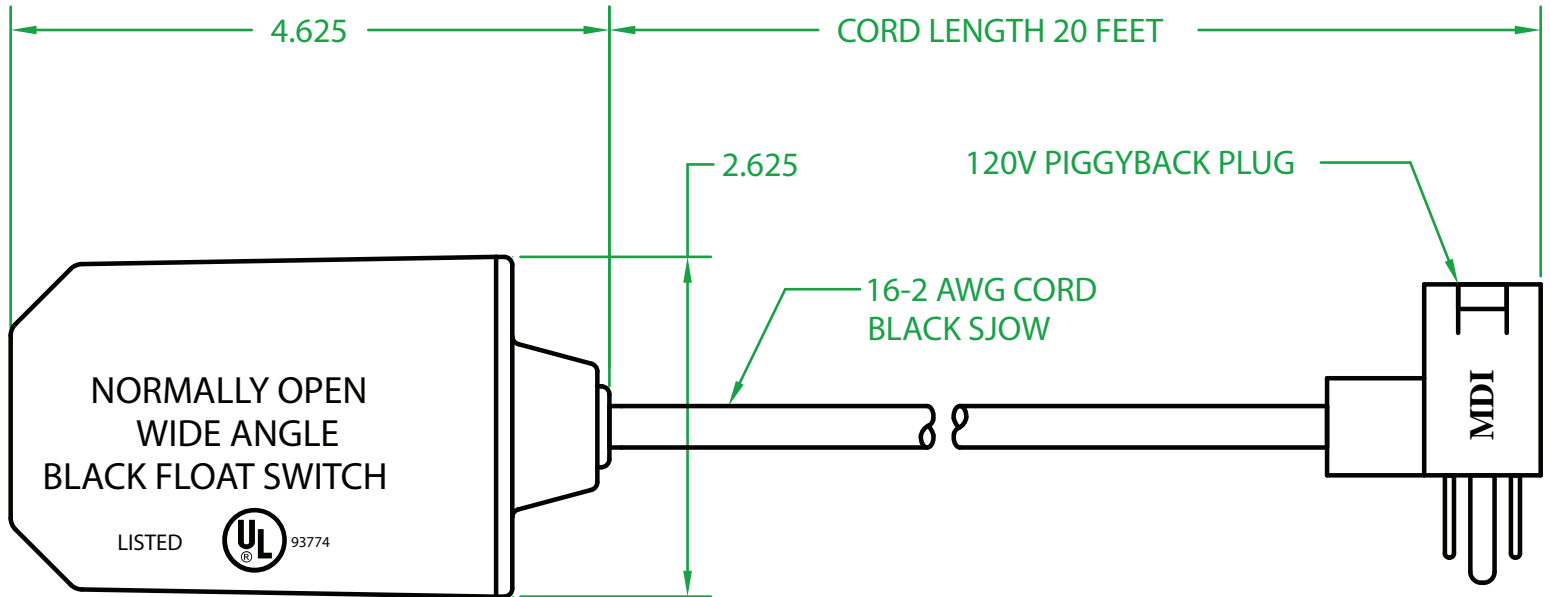

OPERATING ANGLE 90°: CONTACTS CLOSE @ 45° ABOVE HORIZONTAL.
CONTACTS OPEN @ 45° BELOW HORIZONTAL.

ELECTRICAL RATINGS: 1/2 H.P. 13 AMPS @ 120/240 VAC. 58.8 LRA

FLOAT MATERIAL: H.I.P.S.

GF1OW20F1

J.J.S. OCTOBER 20, 2009

Contactors - Relays - Switches

<http://www.mdious.com>