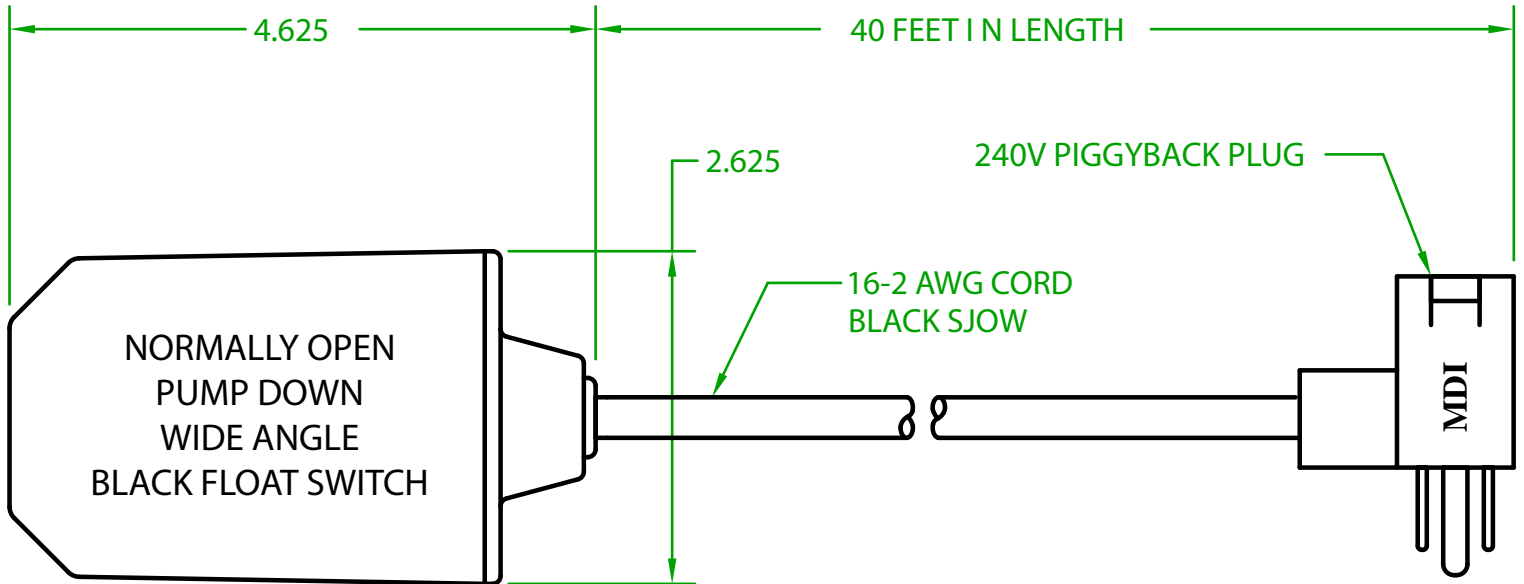

MERCURY DISPLACEMENT INDUSTRIES, INC.

Post Office Box 710 - U.S. 12 East - Edwardsburg, Michigan 49112-0710

Phone (269) 663-8574 - Fax (269) 663-2924

(800) 634-4077

GF2OW40F1

MECHANICAL FLOAT

OPERATING ANGLE: CONTACTS CLOSED @ 45° ABOVE HORIZONTAL
CONTACTS OPEN @ 45° BELOW HORIZONTAL

ELECTRICAL RATINGS: 1/2 H.P. @ 120/240 VAC
13 AMPS @ 120/240 VAC 58.8 LRA

FLOAT MATERIAL: A.B.S.

J.J.S. April 1, 2020

Contactors - Relays - Switches

<http://www.mdious.com>