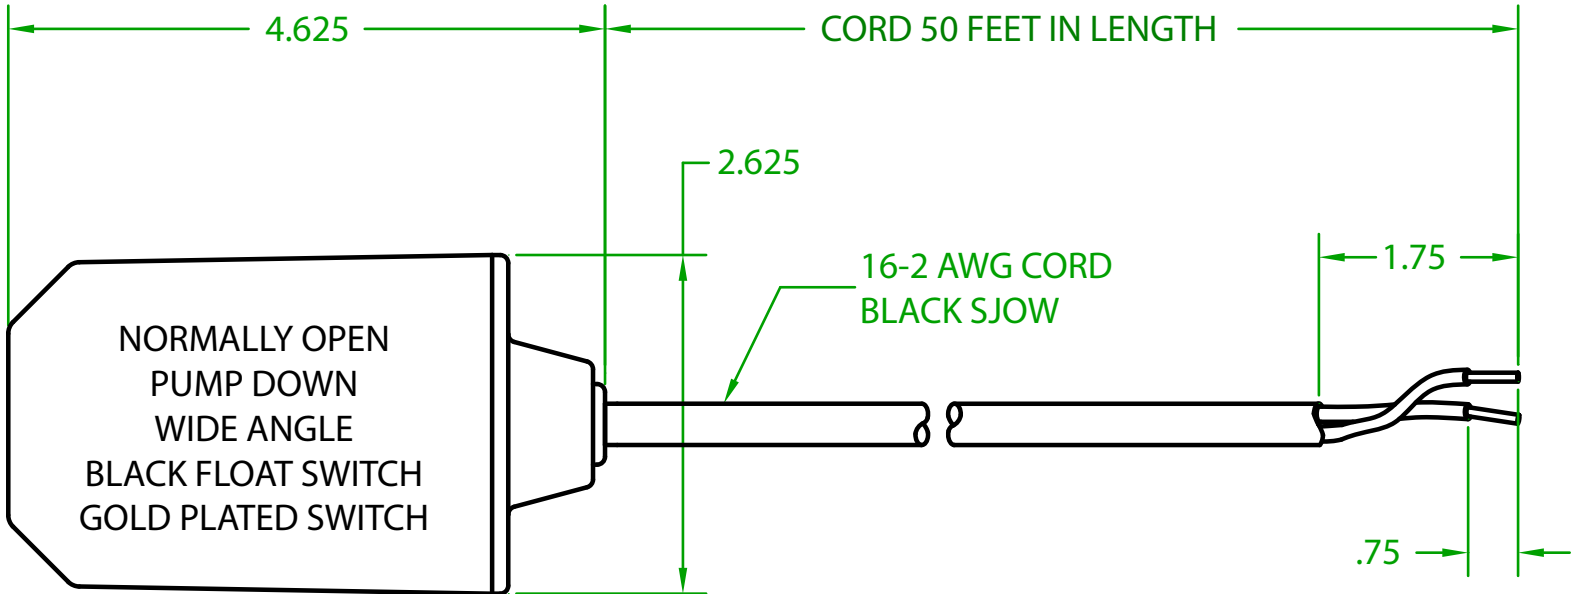

## GF20W5000 G

MECHANICAL FLOAT

OPERATING ANGLE 90°: CONTACTS CLOSE @ 45° ABOVE HORIZONTAL.  
CONTACTS OPEN @ 45° BELOW HORIZONTAL.

ELECTRICAL RATINGS: 160 MICROAMPS TO 100 MILLIAMPS

FLOAT MATERIAL: A.B.S.