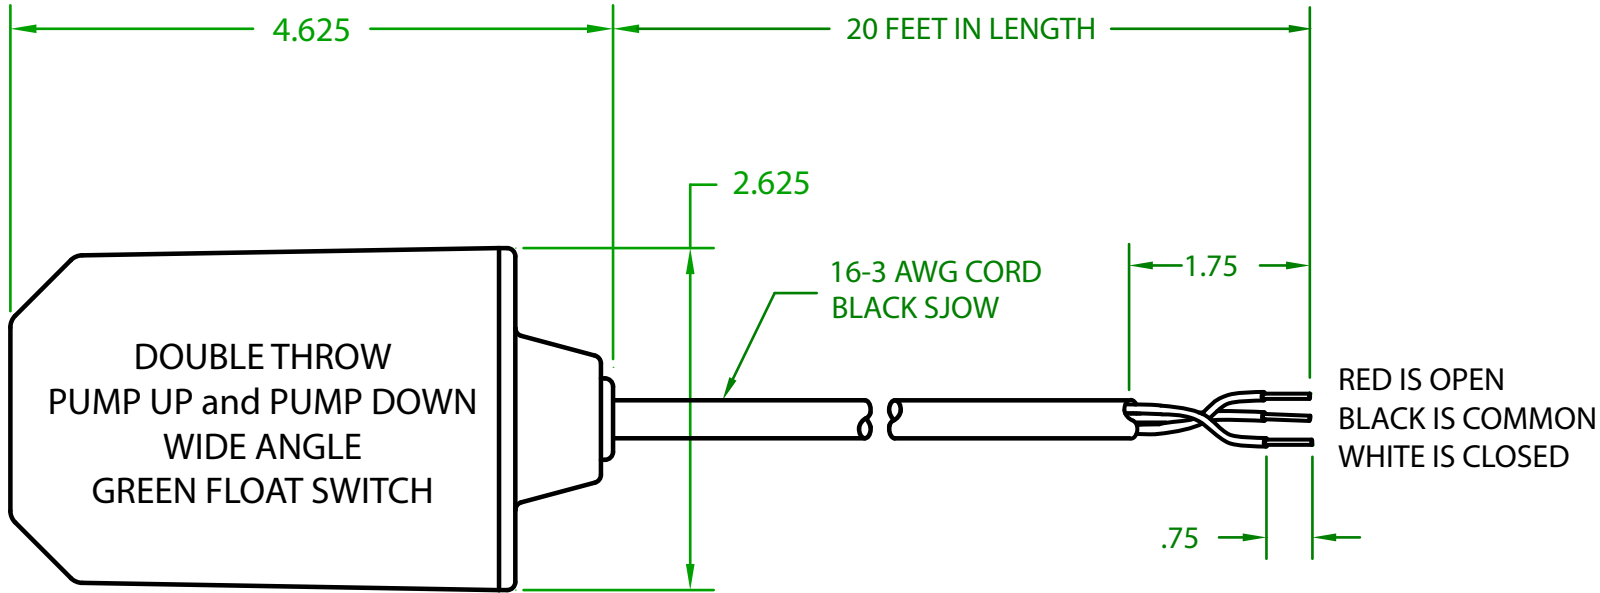

MERCURY DISPLACEMENT INDUSTRIES, INC.

Post Office Box 710 - U.S. 12 East - Edwardsburg, Michigan 49112-0710

Phone (269) 663-8574 - Fax (269) 663-2924

(800) 634-4077

GG2DW2000

MECHANICAL FLOAT

OPERATING ANGLE: SWITCHES @ 45° ABOVE AND 45° BELOW HORIZONTAL