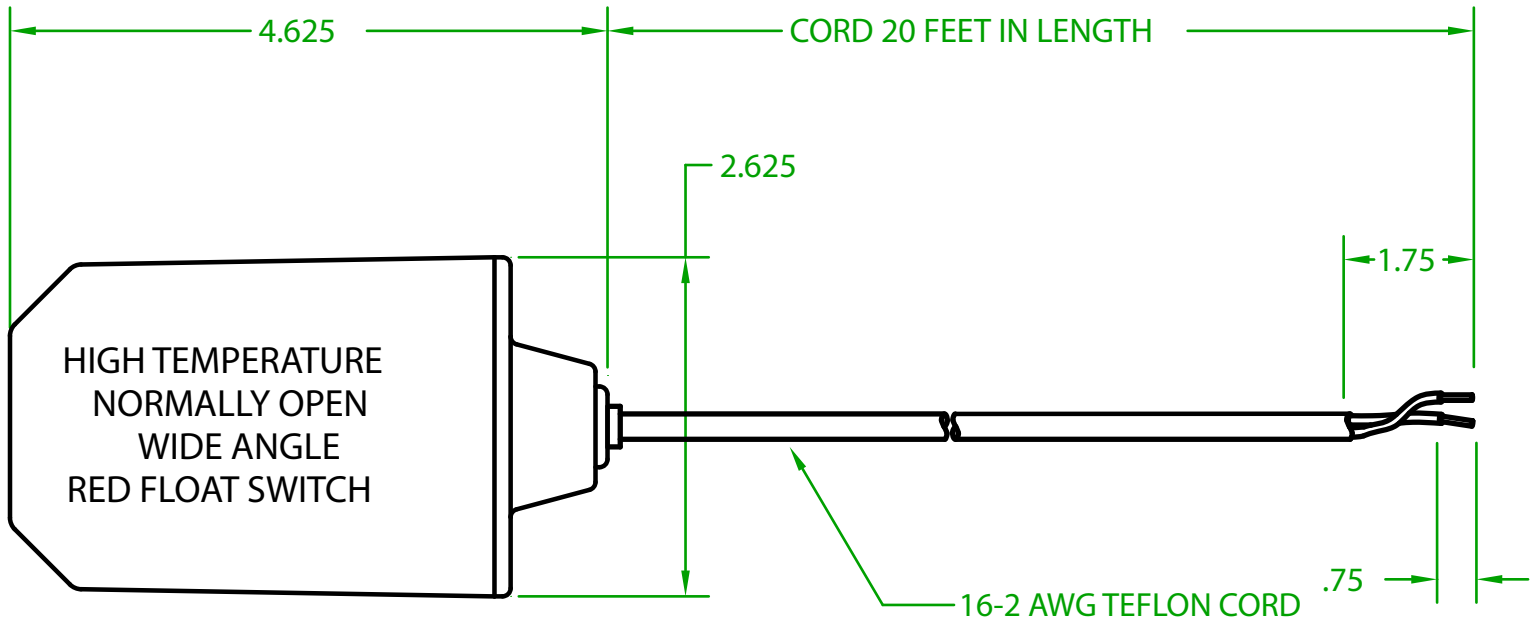

OPERATING ANGLE 90°: CONTACTS CLOSE @ 45° ABOVE HORIZONTAL.
CONTACTS OPEN @ 45° BELOW HORIZONTAL.

ELECTRICAL RATINGS: 1/2 H.P. 13 AMPS @ 120/240 VAC. 58.8 LRA

FLOAT MATERIAL: A.B.S.

TEMPERATURE RATING: 180°F/82°C

GR2OT2000

J.J.S. DECEMBER 14, 2010

REV. A 10-20-09

Contactors - Relays - Switches

<http://www.mdious.com>