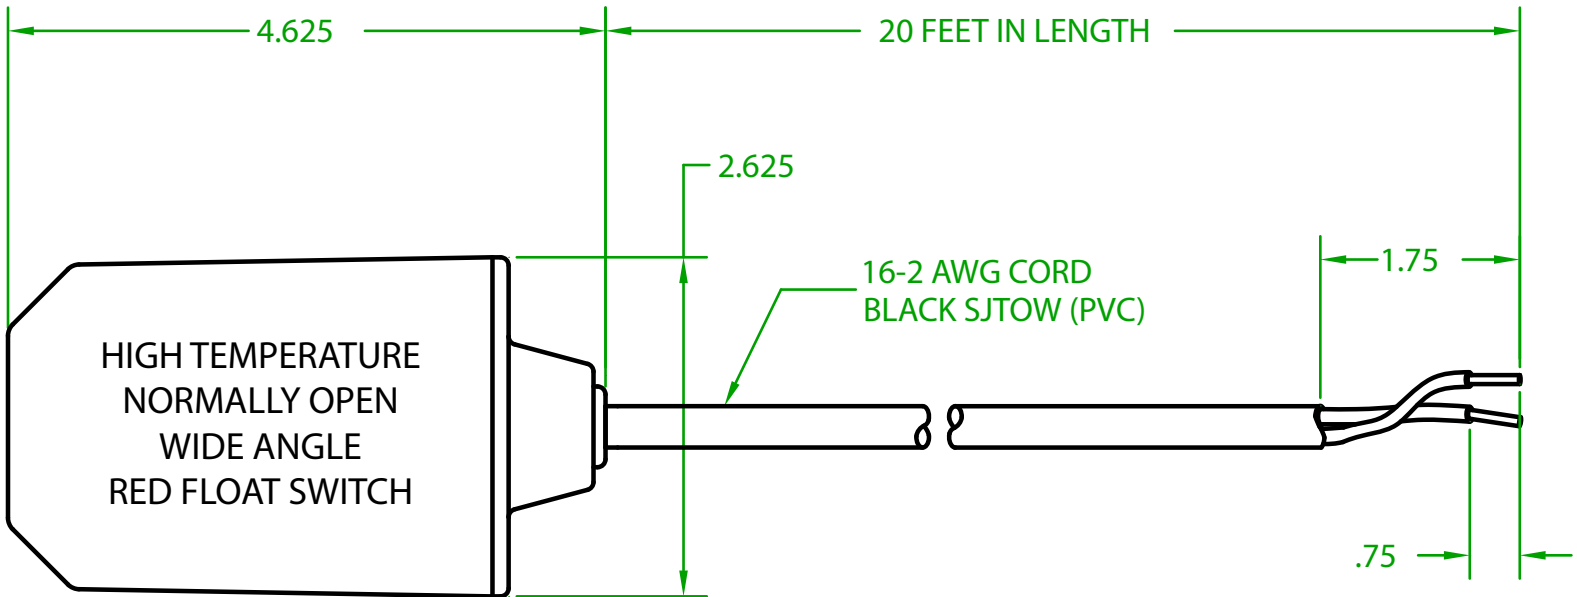

MERCURY DISPLACEMENT INDUSTRIES, INC.

Post Office Box 710 - U.S. 12 East - Edwardsburg, Michigan 49112-0710

Phone (269) 663-8574 - Fax (269) 663-2924

(800) 634-4077

GR2OX2000

OPERATING ANGLE 90°: CONTACTS CLOSE @ 45° ABOVE HORIZONTAL.
CONTACTS OPEN @ 45° BELOW HORIZONTAL.