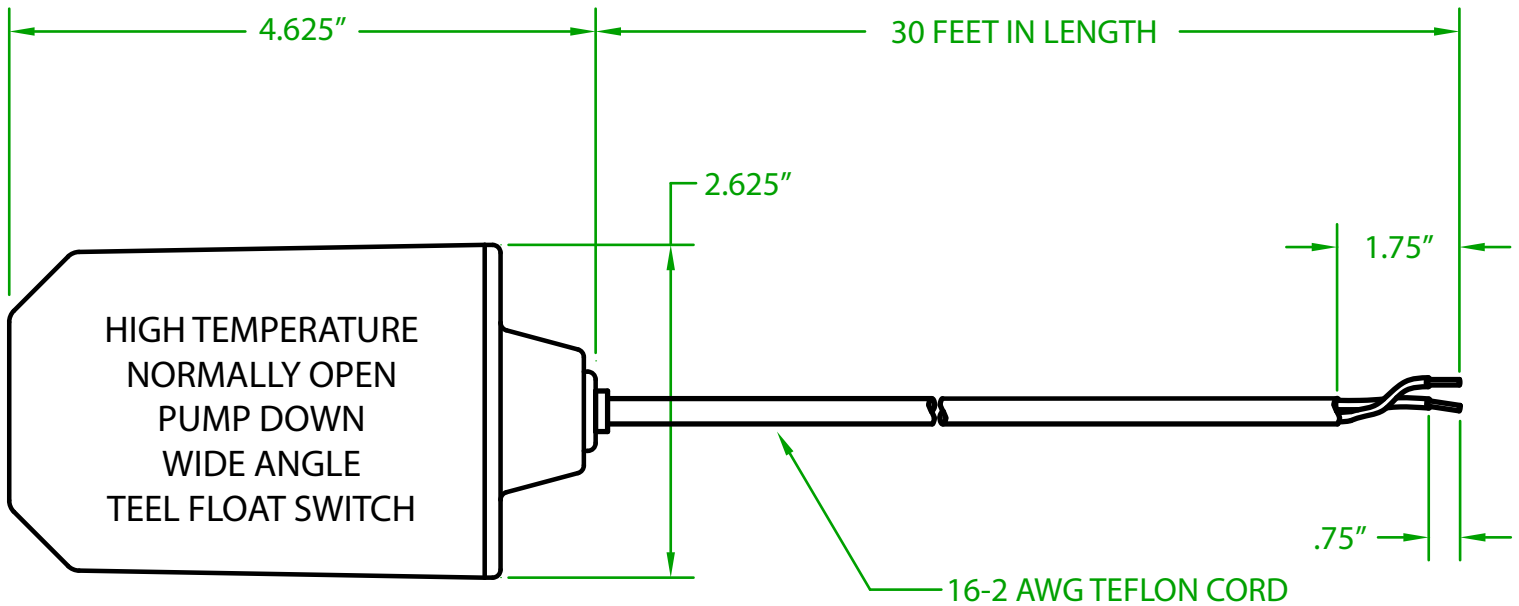

MERCURY DISPLACEMENT INDUSTRIES, INC.

Post Office Box 710 - U.S. 12 East - Edwardsburg, Michigan 49112-0710

Phone (269) 663-8574 - Fax (269) 663-2924

(800) 634-4077

GT3OT3000

MECHANICAL FLOAT

OPERATING ANGLE 90°: CONTACTS CLOSE @ 45° ABOVE HORIZONTAL
CONTACTS OPEN @ 45° BELOW HORIZONTAL

ELECTRICAL RATINGS: 1/2 H.P. 13 AMPS @ 120/240 VAC. 58.8 LRA

FLOAT MATERIAL: 1010 POLYCARBONATE/A.B.S. ALLOY

TEMPERATURE RATING: 225°F/107°C

J.J.S. September 18, 2017

Contactors - Relays - Switches

<http://www.mdius.com>