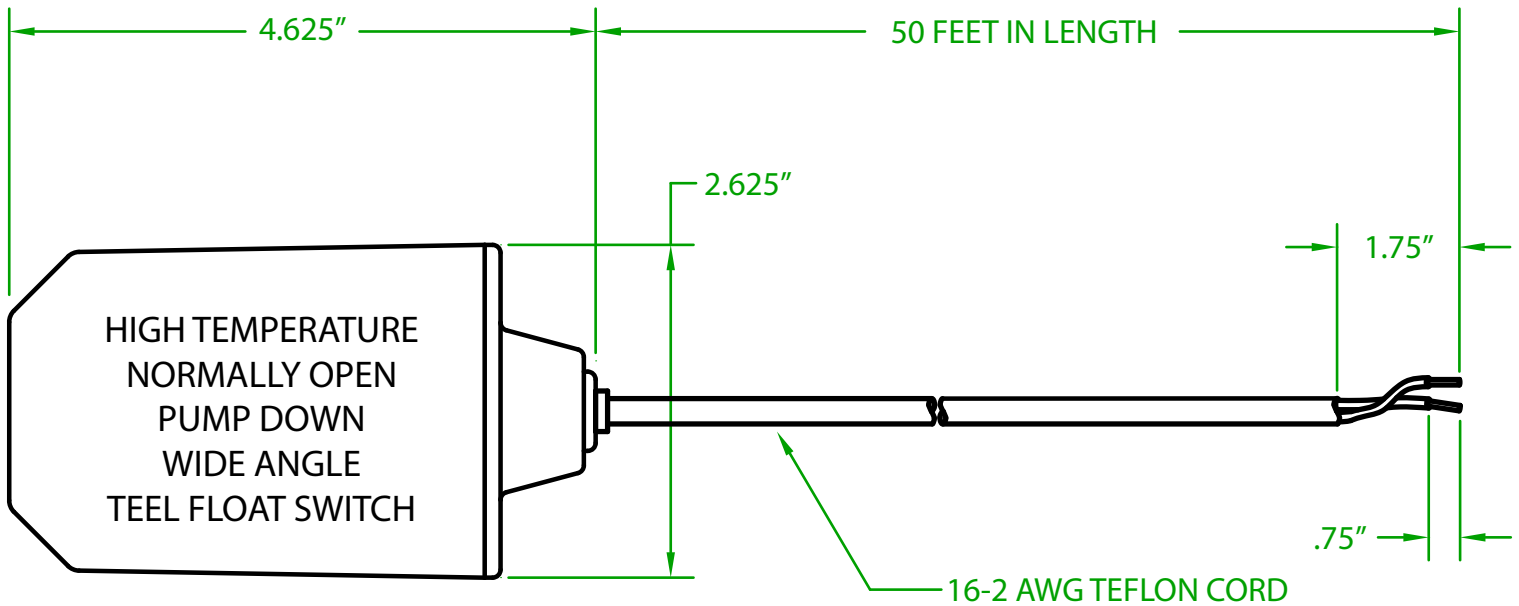

## GT3OT5000

MECHANICAL FLOAT

OPERATING ANGLE 90°: CONTACTS CLOSE @ 45° ABOVE HORIZONTAL  
CONTACTS OPEN @ 45° BELOW HORIZONTAL

ELECTRICAL RATINGS: 1/2 H.P. 13 AMPS @ 120/240 VAC. 58.8 LRA

FLOAT MATERIAL: 1010 POLYCARBONATE/A.B.S. ALLOY