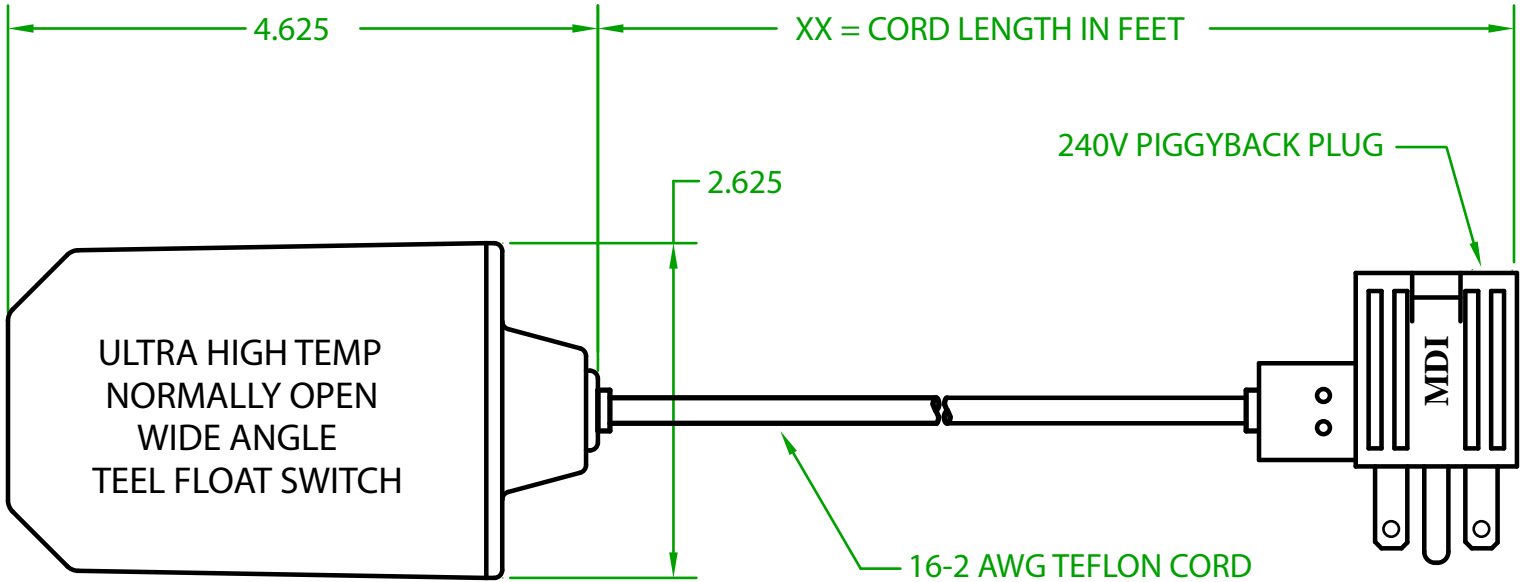

## GT3OTXX02

OPERATING ANGLE 90°: CONTACTS CLOSED @ 45° ABOVE HORIZONTAL.  
CONTACTS OPEN @ 45° BELOW HORIZONTAL.

ELECTRICAL RATINGS: 1/2 H.P. 13 AMPS @ 120/240 VAC. 58.8 LRA

FLOAT MATERIAL: 1010 POLYCARBONATE/A.B.S. ALLOY