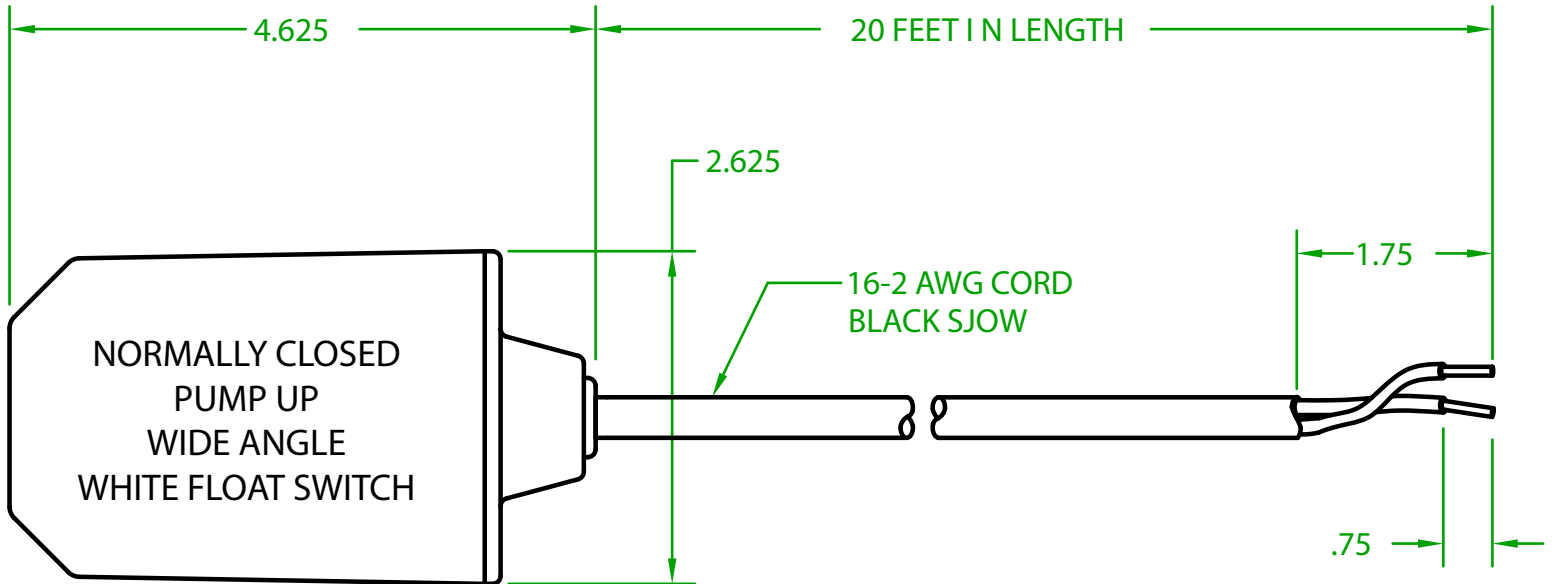

OPERATING ANGLE: CONTACTS OPEN @ 45° ABOVE HORIZONTAL
CONTACTS CLOSED @ 45° BELOW HORIZONTAL

ELECTRICAL RATINGS: 1/2 H.P. @ 120/240 VAC
13 AMPS @ 120/240 VAC 58.8 LRA

FLOAT MATERIAL: A.B.S.

J.J.S. October, 2018

Contactors - Relays - Switches

<http://www.mdious.com>