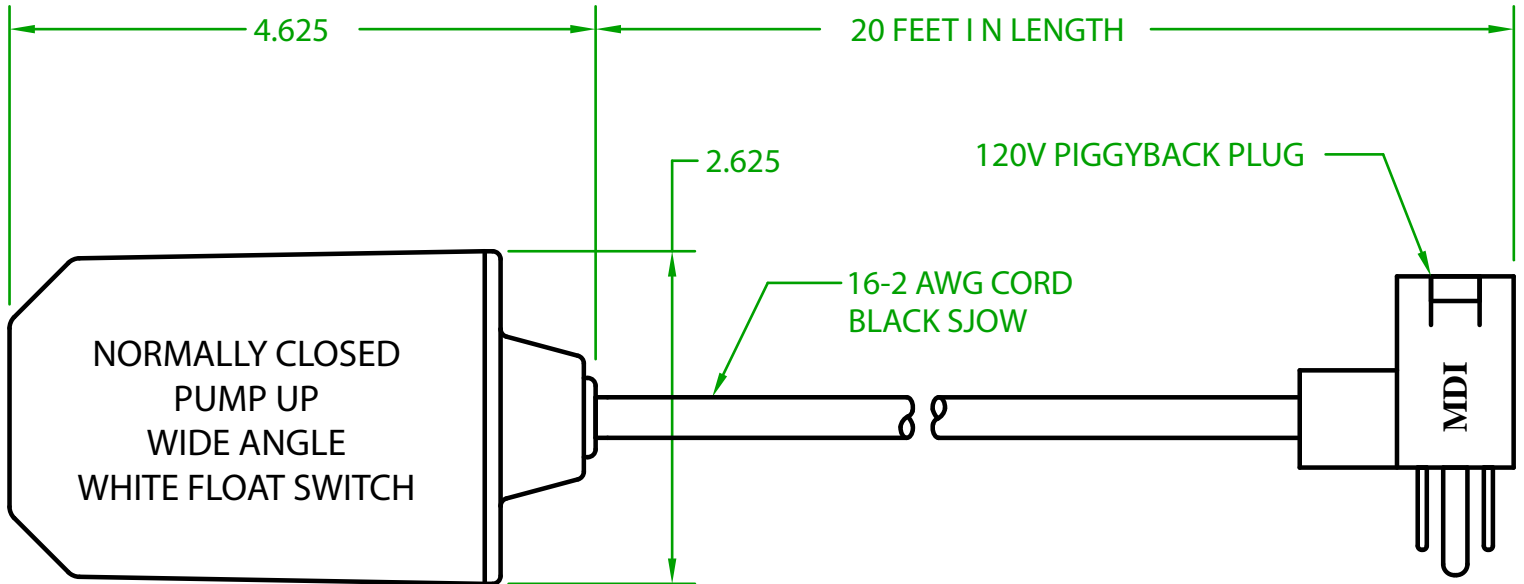

## GW2CW20F1

OPERATING ANGLE: CONTACTS OPEN @ 45° ABOVE HORIZONTAL  
CONTACTS CLOSED @ 45° BELOW HORIZONTAL

ELECTRICAL RATINGS: 1/2 H.P. @ 120/240 VAC  
13 AMPS @ 120/240 VAC 58.8 LRA

FLOAT MATERIAL: A.B.S.