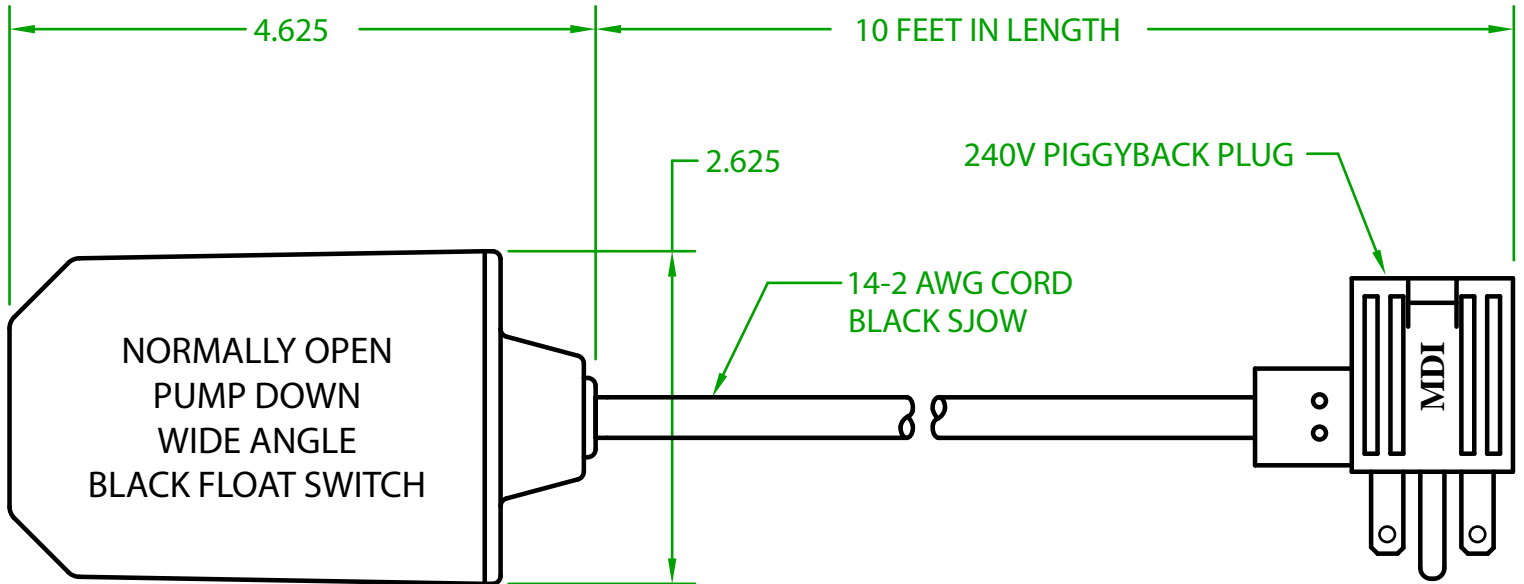

MERCURY DISPLACEMENT INDUSTRIES, INC.

Post Office Box 710 - U.S. 12 East - Edwardsburg, Michigan 49112-0710

Phone (269) 663-8574 - Fax (269) 663-2924

(800) 634-4077

HF2OU10F2

MECHANICAL FLOAT

OPERATING ANGLE 90°: CONTACTS CLOSED @ 45° ABOVE HORIZONTAL
CONTACTS OPEN @ 45° BELOW HORIZONTAL

ELECTRICAL RATINGS: 1 H.P. @ 120 VAC
2 H.P. @ 240 VAC
15 AMPS @ 120/240 VAC 96 LRA

FLOAT MATERIAL: A.B.S.

J.J.S. April 13, 2020

Contactors - Relays - Switches

<http://www.mdious.com>