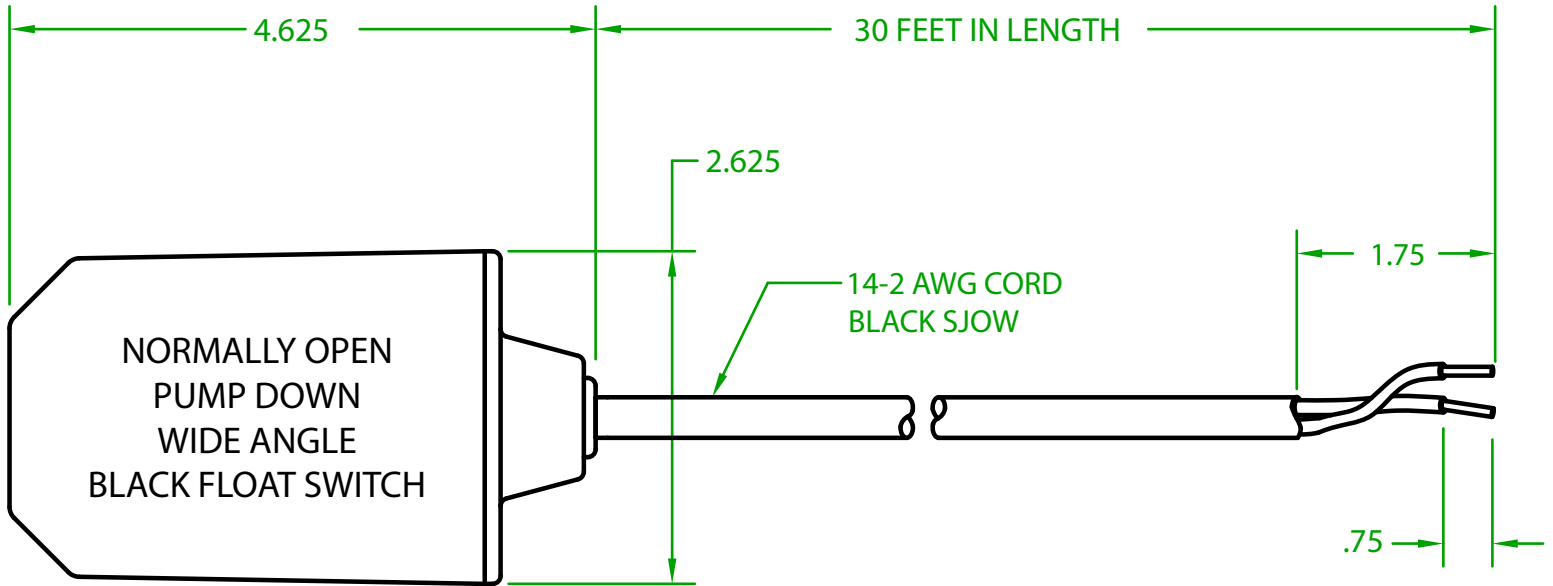

## HF2OU3000

MECHANICAL FLOAT

OPERATING ANGLE 90°: CONTACTS CLOSED @ 45° ABOVE HORIZONTAL  
CONTACTS OPEN @ 45° BELOW HORIZONTAL

ELECTRICAL RATINGS: 1 H.P. @ 120 VAC  
2 H.P. @ 240 VAC  
15 AMPS @ 120/240 VAC 96 LRA