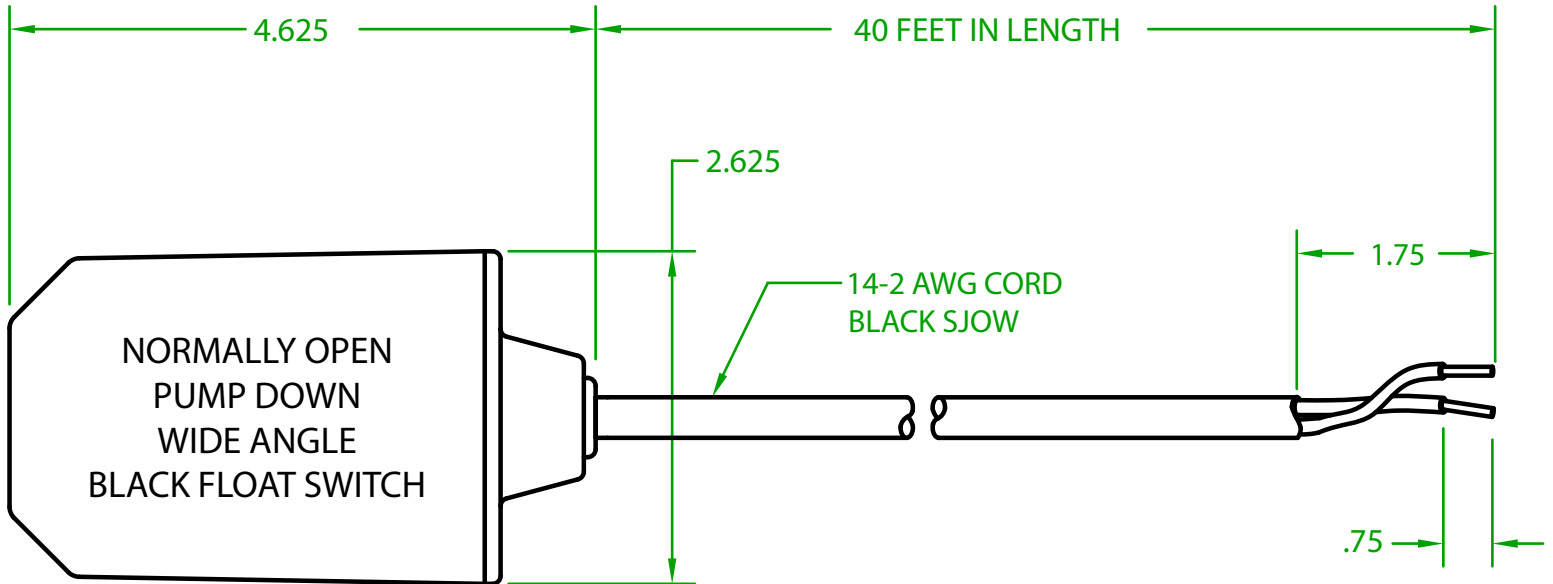

MERCURY DISPLACEMENT INDUSTRIES, INC.

Post Office Box 710 - U.S. 12 East - Edwardsburg, Michigan 49112-0710

Phone (269) 663-8574 - Fax (269) 663-2924

(800) 634-4077

HF2OU4000

MECHANICAL FLOAT

OPERATING ANGLE 90°: CONTACTS CLOSED @ 45° ABOVE HORIZONTAL
CONTACTS OPEN @ 45° BELOW HORIZONTAL