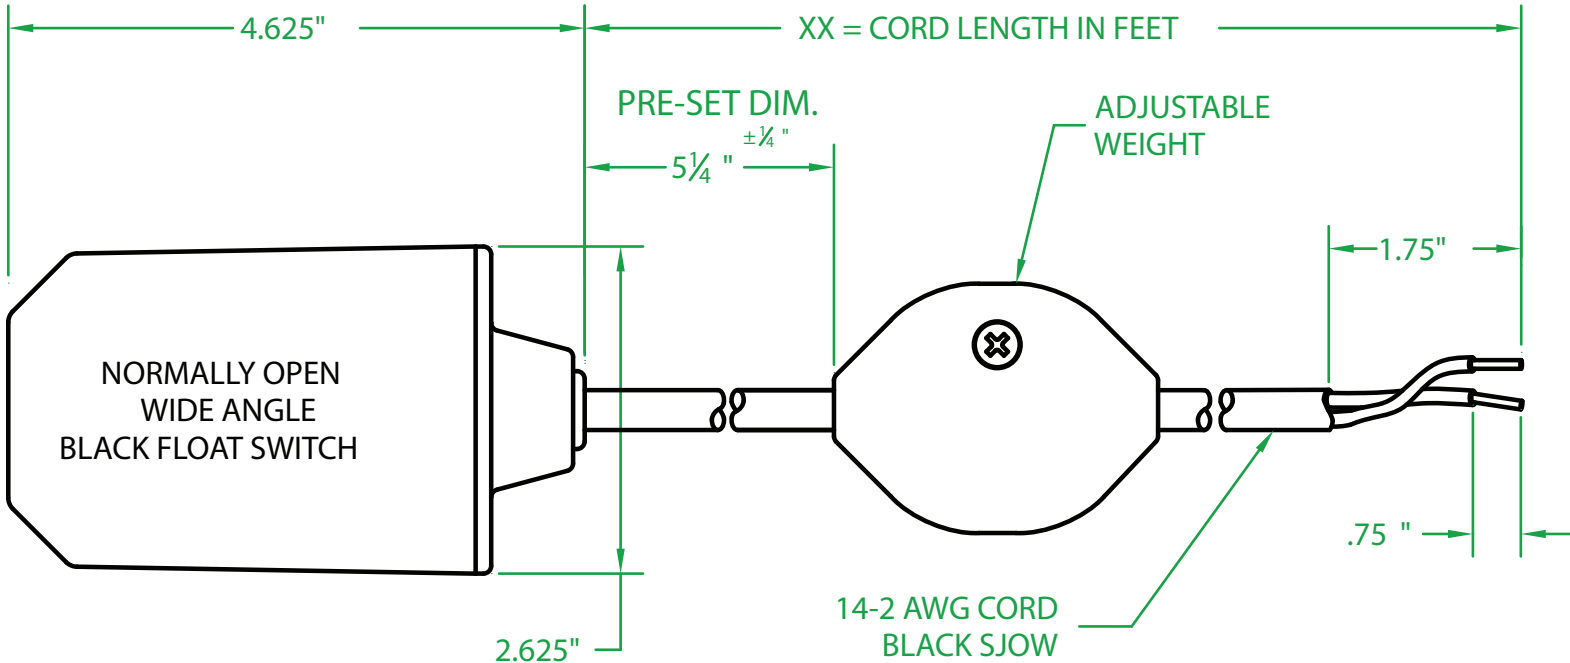

OPERATING ANGLE 90°: CONTACTS CLOSE @ 45° ABOVE HORIZONTAL.
CONTACTS OPEN @ 45° BELOW HORIZONTAL.

ELECTRICAL RATINGS: 1 H.P. @ 120 VAC
2 H.P. @ 240 VAC
15 AMPS @ 120/240 VAC 96 LRA

FLOAT MATERIAL: A.B.S.

HF2OUXX00 W

J.J.S. AUGUST 25, 2008

Contactors - Relays - Switches

<http://www.mdious.com>