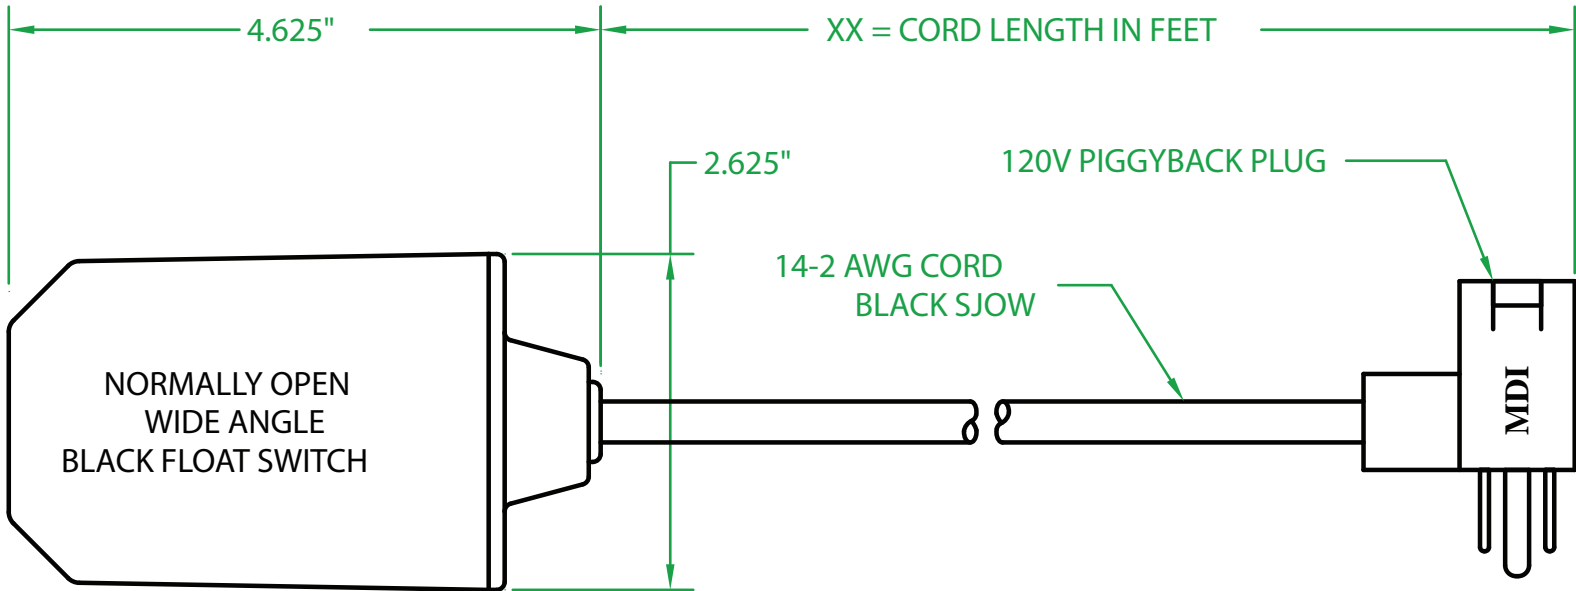

## HF20UXXR1

OPERATING ANGLE 90°: CONTACTS CLOSE @ 45° ABOVE HORIZONTAL.  
CONTACTS OPEN @ 45° BELOW HORIZONTAL.

ELECTRICAL RATINGS: 1 H.P. @ 120 VAC  
2 H.P. @ 240 VAC  
15 AMPS @ 120/240 VAC 96 LRA

FLOAT MATERIAL: A.B.S.