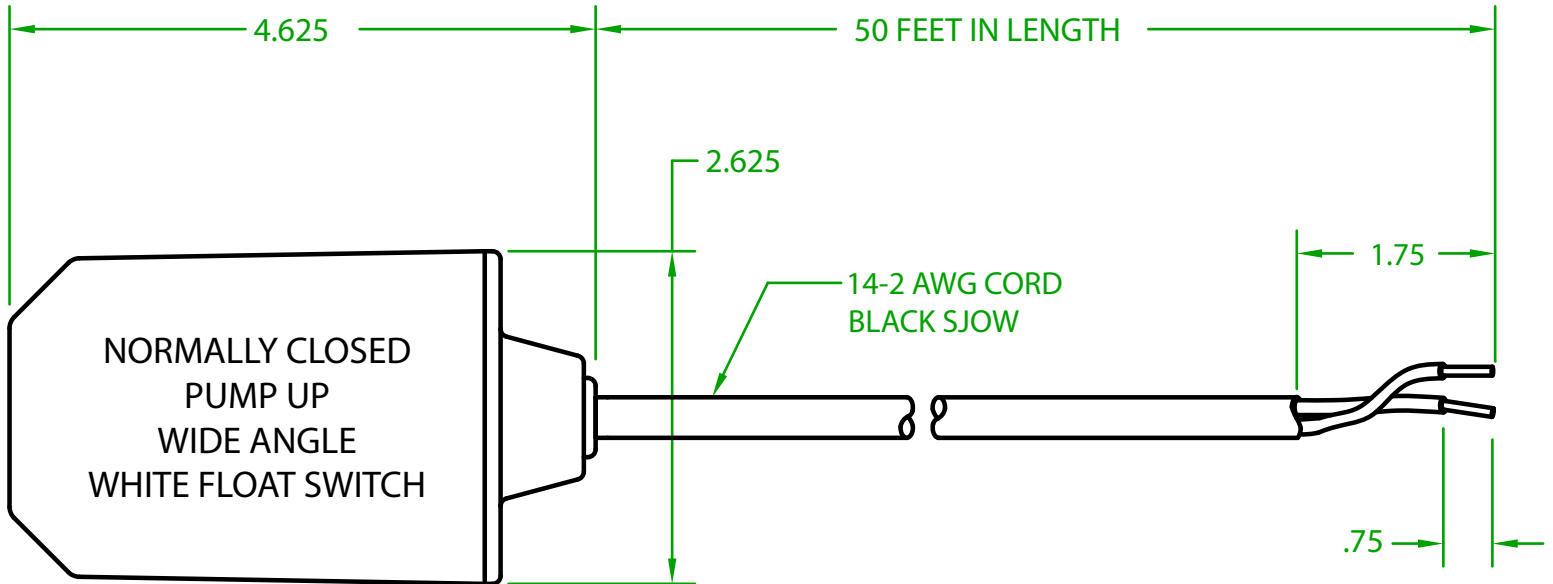

## HW2CU5000

MECHANICAL FLOAT

OPERATING ANGLE 90°: CONTACTS OPEN @ 45° ABOVE HORIZONTAL  
CONTACTS CLOSE @ 45° BELOW HORIZONTAL

ELECTRICAL RATINGS: 1 H.P. @ 120 VAC  
2 H.P. @ 240 VAC  
15 AMPS @ 120/240 VAC 96 LRA