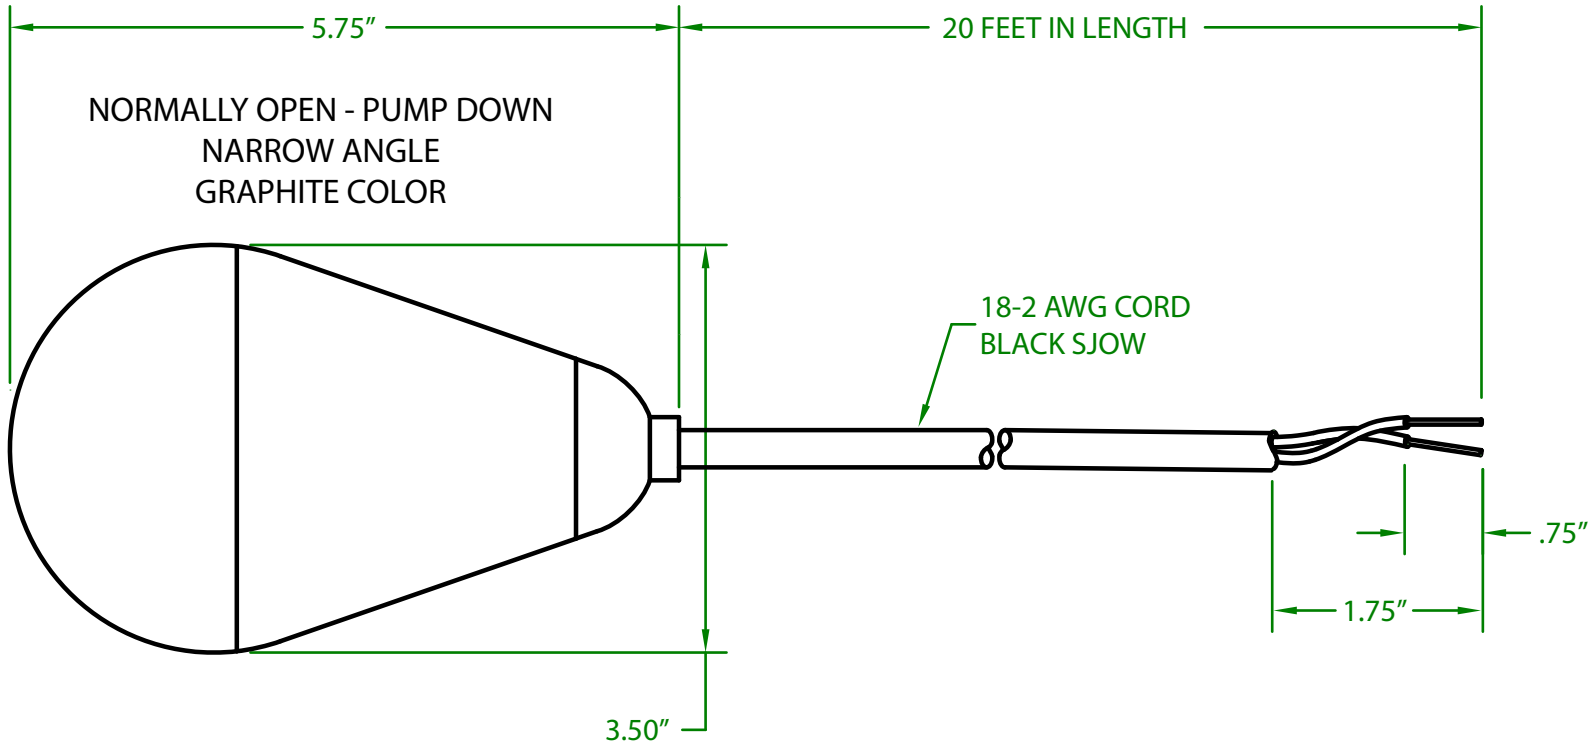

## JCM2OY2000

MERCURY CONTROL FLOAT

OPERATING ANGLE 10°: CONTACTS OPEN @ 5° BELOW HORIZONTAL  
CONTACTS CLOSE @ 5° ABOVE HORIZONTAL

ELECTRICAL RATINGS: 10 AMP @ 120 VAC  
6 AMP @ 240 VAC

FLOAT MATERIAL: A.B.S.