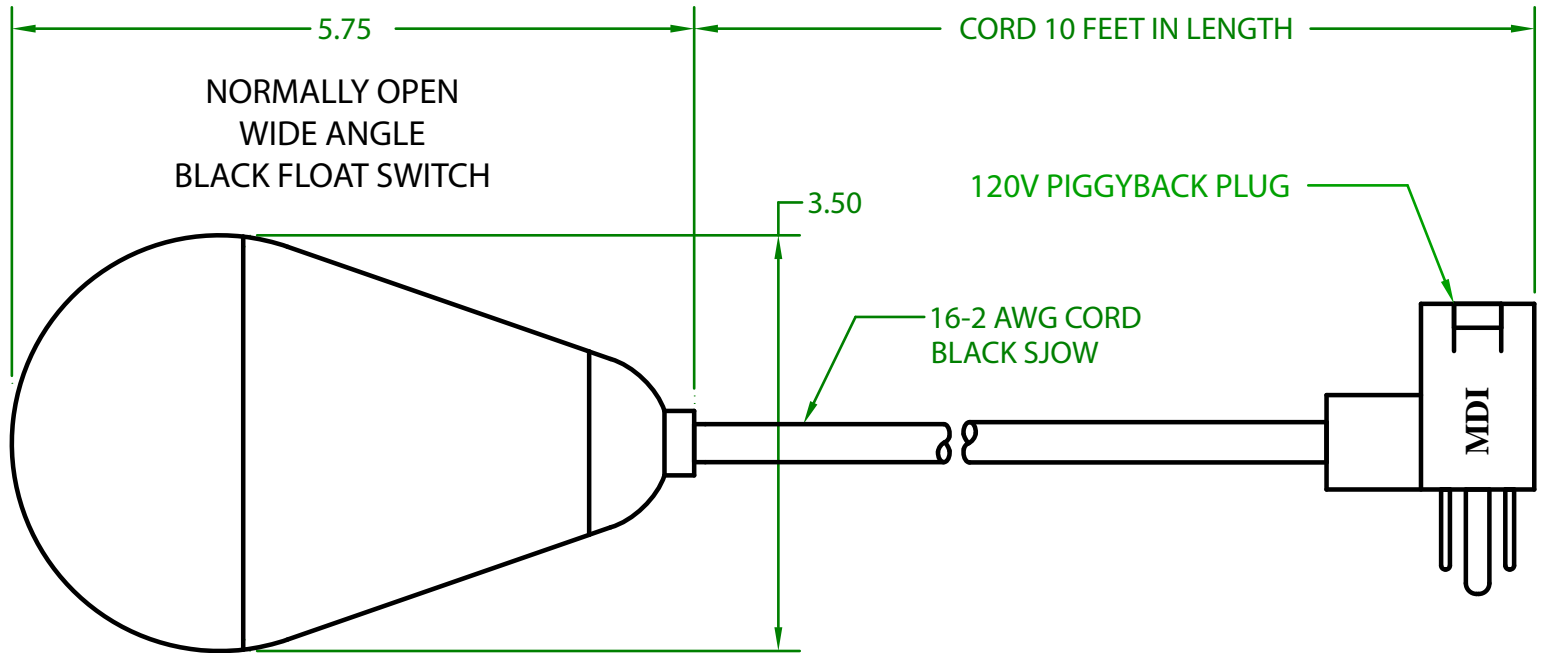

MERCURY DISPLACEMENT INDUSTRIES, INC.

Post Office Box 710 - U.S. 12 East - Edwardsburg, Michigan 49112-0710

Phone (269) 663-8574 - Fax (269) 663-2924

(800) 634-4077

JGF20W10R1

MECHANICAL FLOAT

OPERATING ANGLE: CONTACTS CLOSE @ 45° ABOVE HORIZONTAL.
CONTACTS OPEN @ 45° BELOW HORIZONTAL.