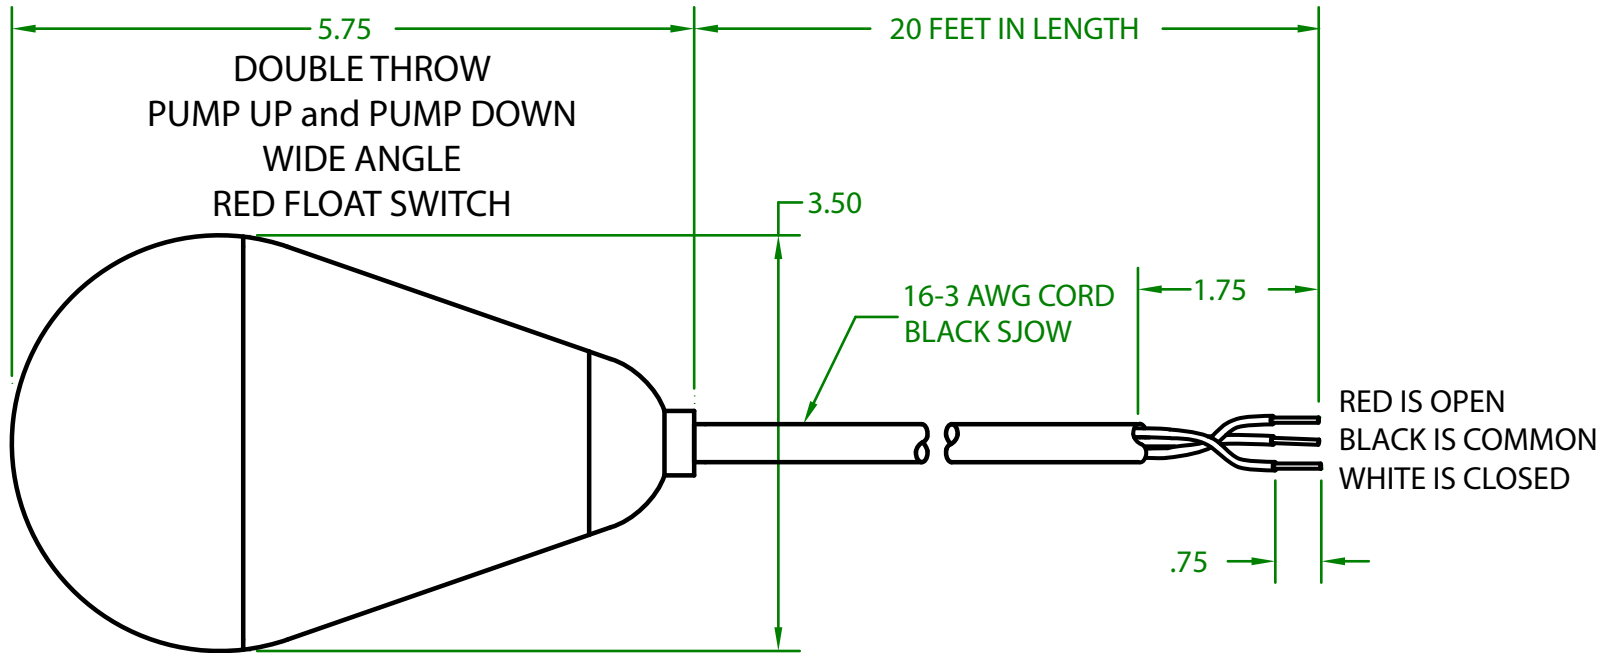

MERCURY DISPLACEMENT INDUSTRIES, INC.

Post Office Box 710 - U.S. 12 East - Edwardsburg, Michigan 49112-0710

Phone (269) 663-8574 - Fax (269) 663-2924

(800) 634-4077

JGR2DW2000

MECHANICAL FLOAT

OPERATING ANGLE: SWITCHES @ 45° ABOVE AND 45° BELOW HORIZONTAL