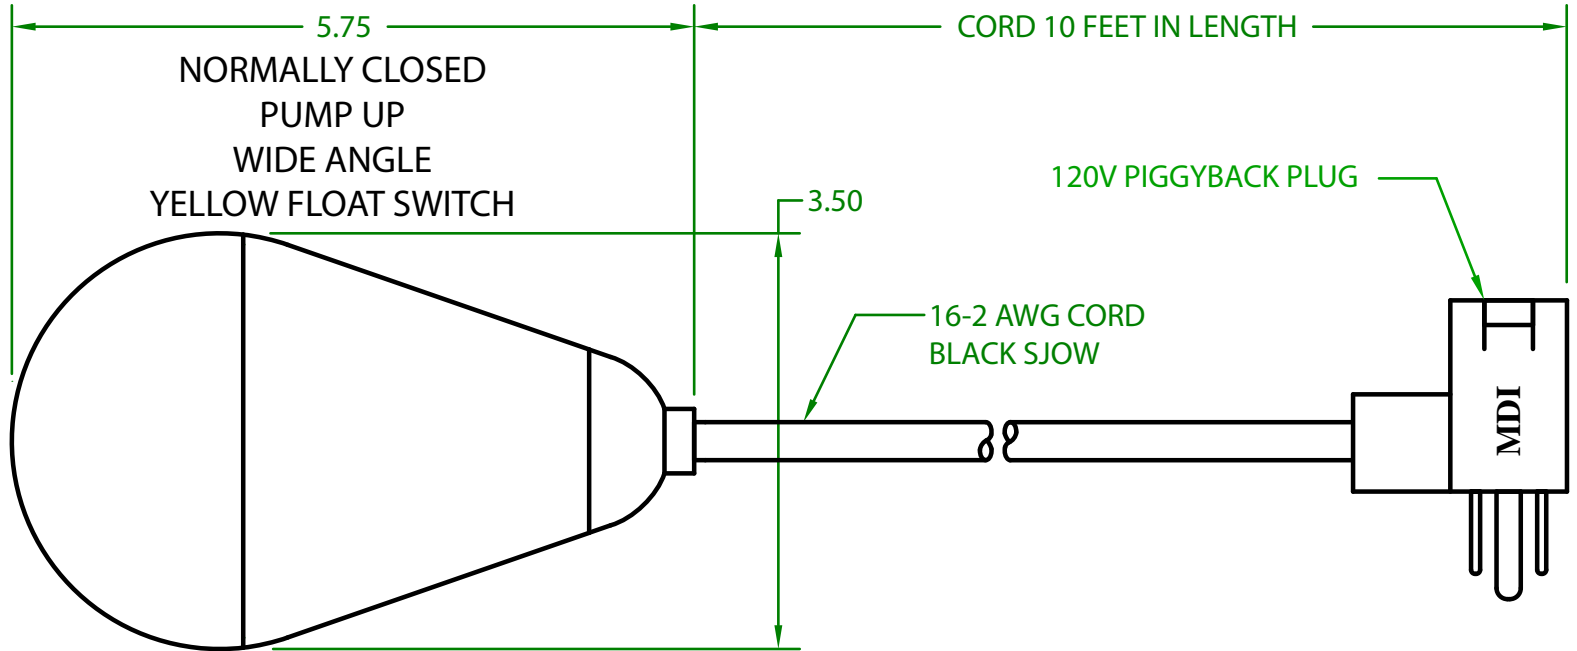

## JGY2CW10F1

MECHANICAL FLOAT

OPERATING ANGLE: CONTACTS CLOSED @ 45° ABOVE HORIZONTAL  
CONTACTS OPEN @ 45° BELOW HORIZONTAL

ELECTRICAL RATINGS: 1/2 H.P. @ 120/240 VAC  
13 AMPS @ 120/240 VAC 58.8 LRA

FLOAT MATERIAL: A.B.S.