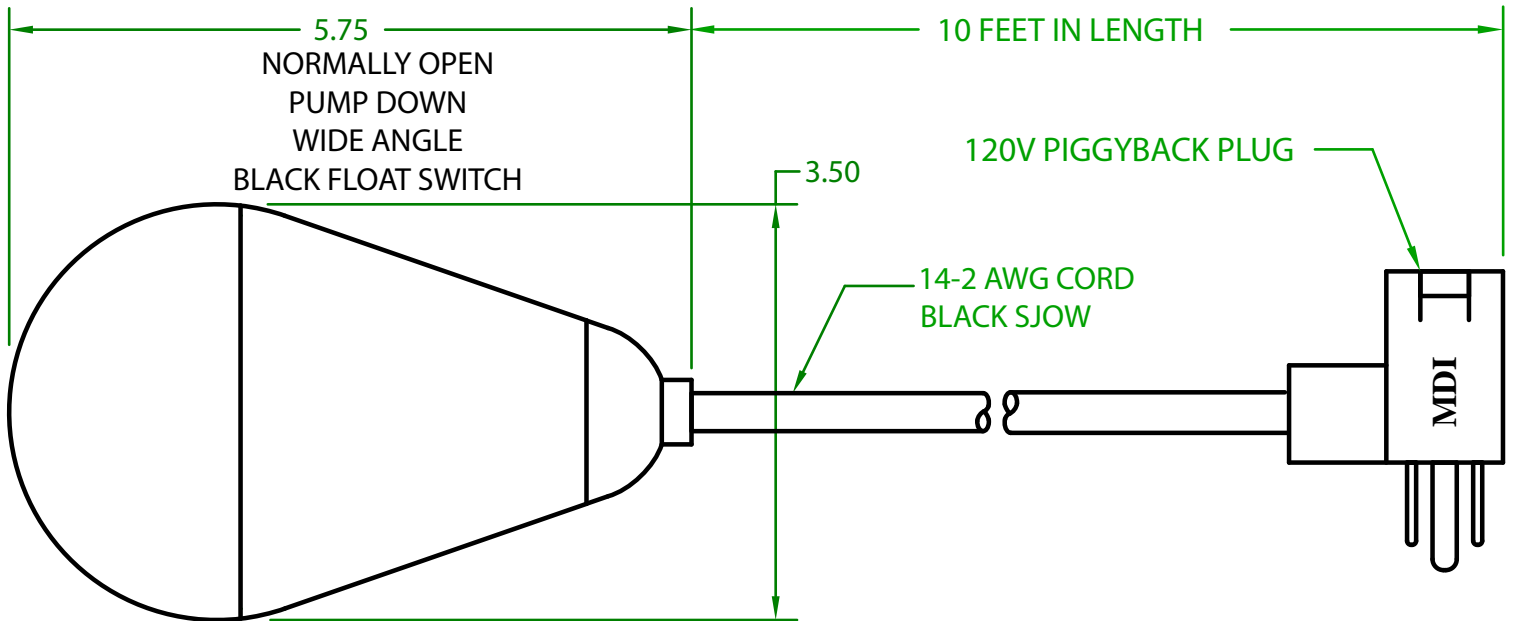

MERCURY DISPLACEMENT INDUSTRIES, INC.

Post Office Box 710 - U.S. 12 East - Edwardsburg, Michigan 49112-0710

Phone (269) 663-8574 - Fax (269) 663-2924

(800) 634-4077

JHF2OU10F1

MECHANICAL FLOAT

OPERATING ANGLE 90°: CONTACTS CLOSE @ 45° ABOVE HORIZONTAL
CONTACTS OPEN @ 45° BELOW HORIZONTAL