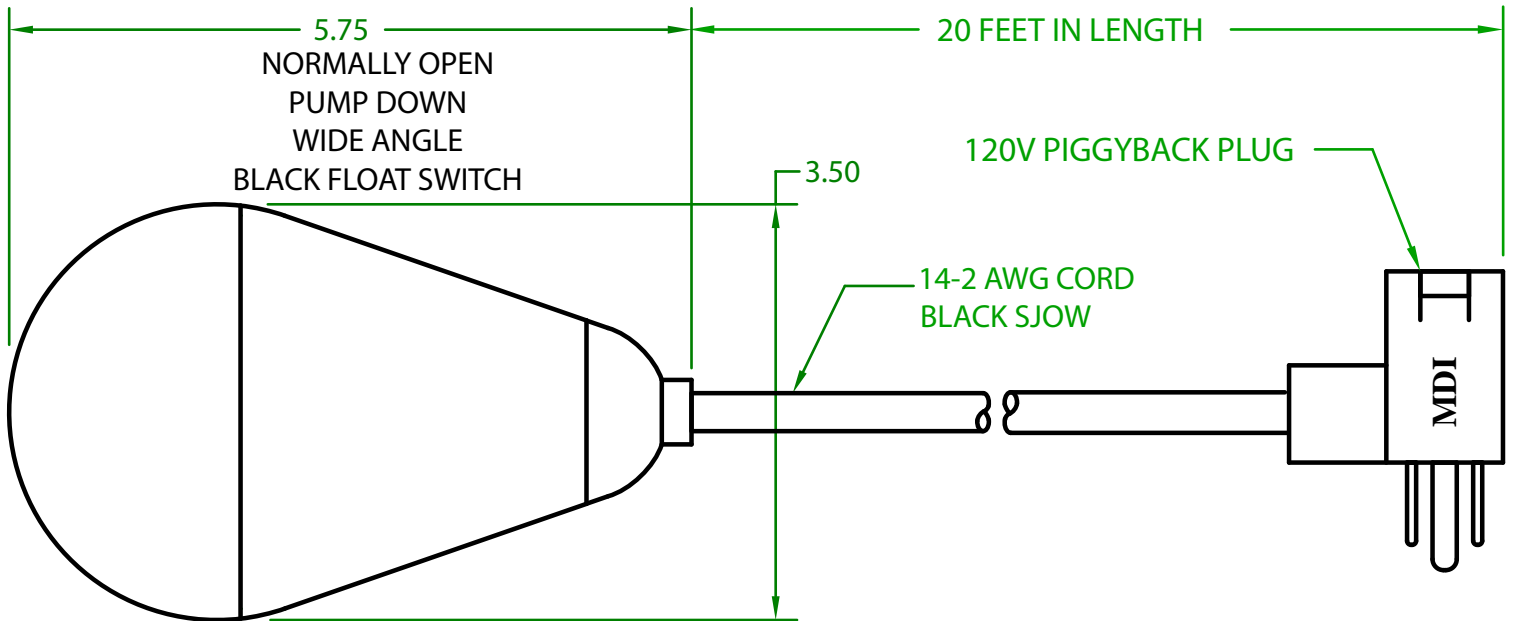

MERCURY DISPLACEMENT INDUSTRIES, INC.

Post Office Box 710 - U.S. 12 East - Edwardsburg, Michigan 49112-0710

Phone (269) 663-8574 - Fax (269) 663-2924

(800) 634-4077

JHF20U20F1

MECHANICAL FLOAT

OPERATING ANGLE 90°: CONTACTS CLOSE @ 45° ABOVE HORIZONTAL
CONTACTS OPEN @ 45° BELOW HORIZONTAL