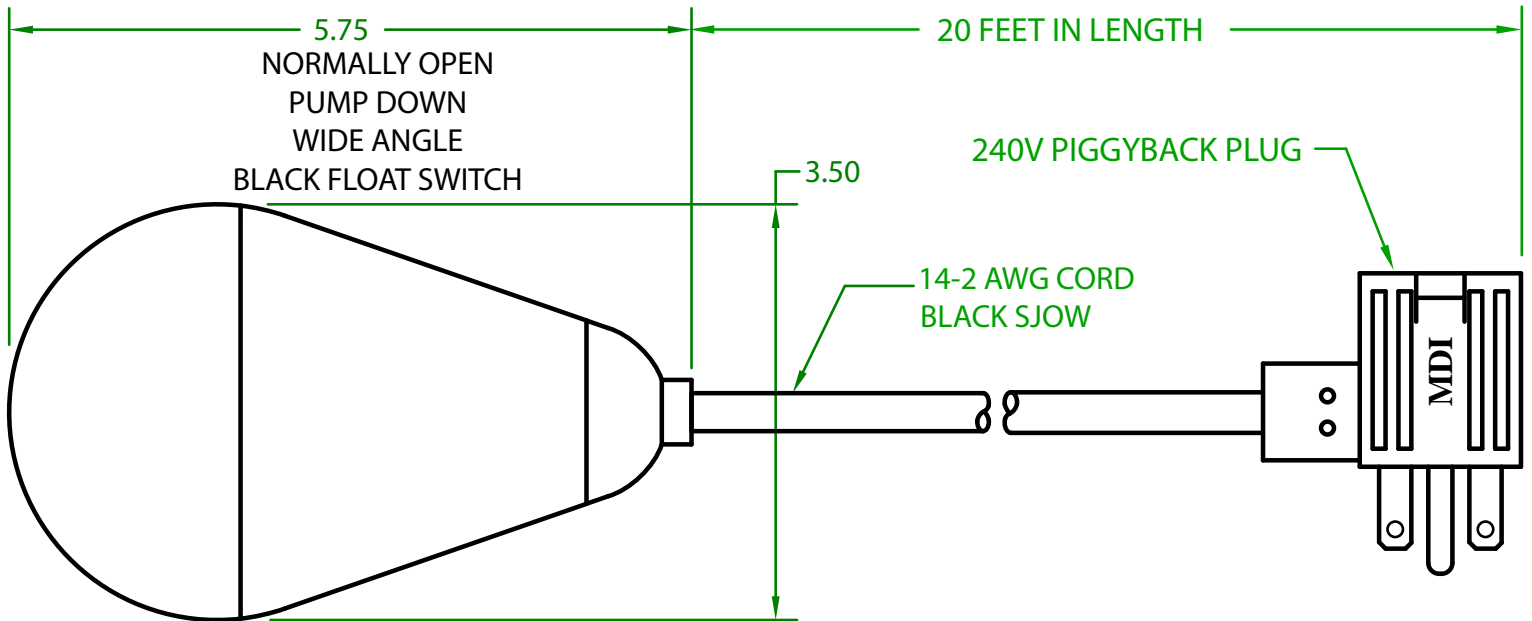

MERCURY DISPLACEMENT INDUSTRIES, INC.

Post Office Box 710 - U.S. 12 East - Edwardsburg, Michigan 49112-0710

Phone (269) 663-8574 - Fax (269) 663-2924

(800) 634-4077

JHF20U20F2

MECHANICAL FLOAT

OPERATING ANGLE 90°: CONTACTS CLOSE @ 45° ABOVE HORIZONTAL
CONTACTS OPEN @ 45° BELOW HORIZONTAL