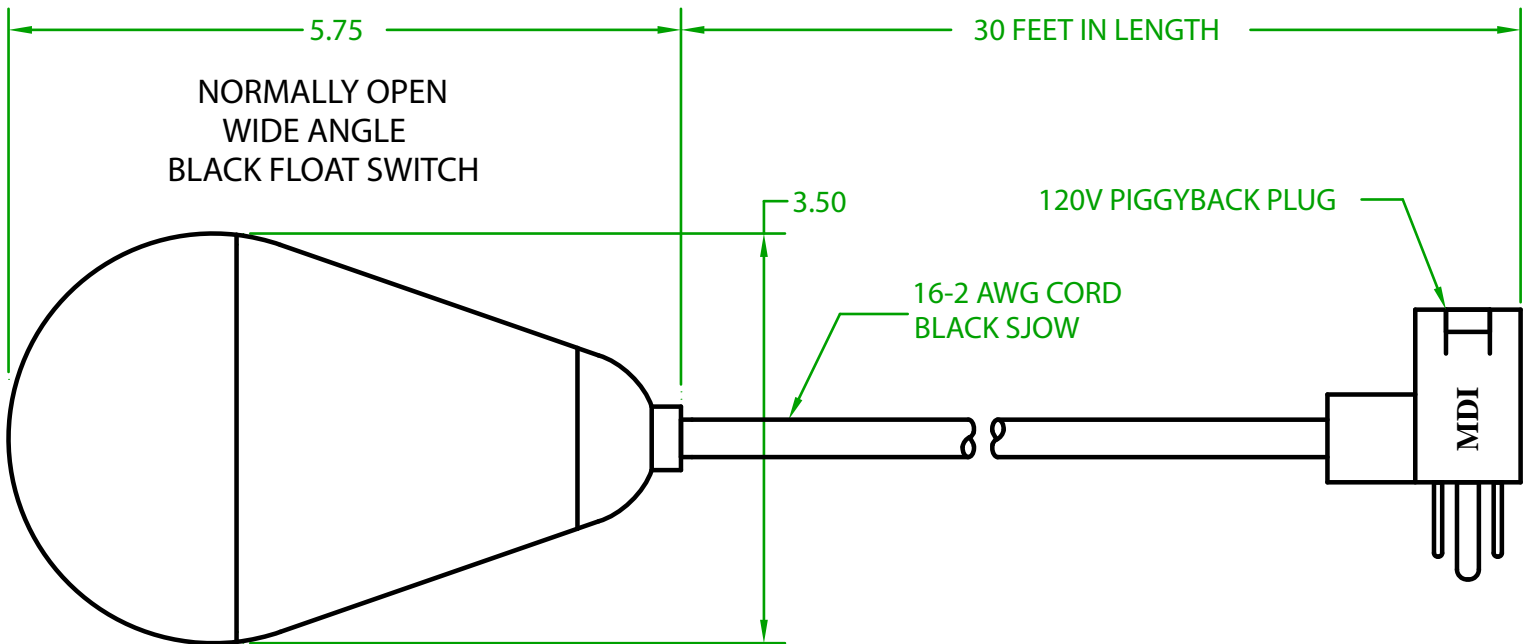

MERCURY DISPLACEMENT INDUSTRIES, INC.

Post Office Box 710 - U.S. 12 East - Edwardsburg, Michigan 49112-0710

Phone (269) 663-8574 - Fax (269) 663-2924

(800) 634-4077

JHF2OU30R1

MECHANICAL FLOAT

OPERATING ANGLE: CONTACTS CLOSE @ 45° ABOVE HORIZONTAL.
CONTACTS OPEN @ 45° BELOW HORIZONTAL.