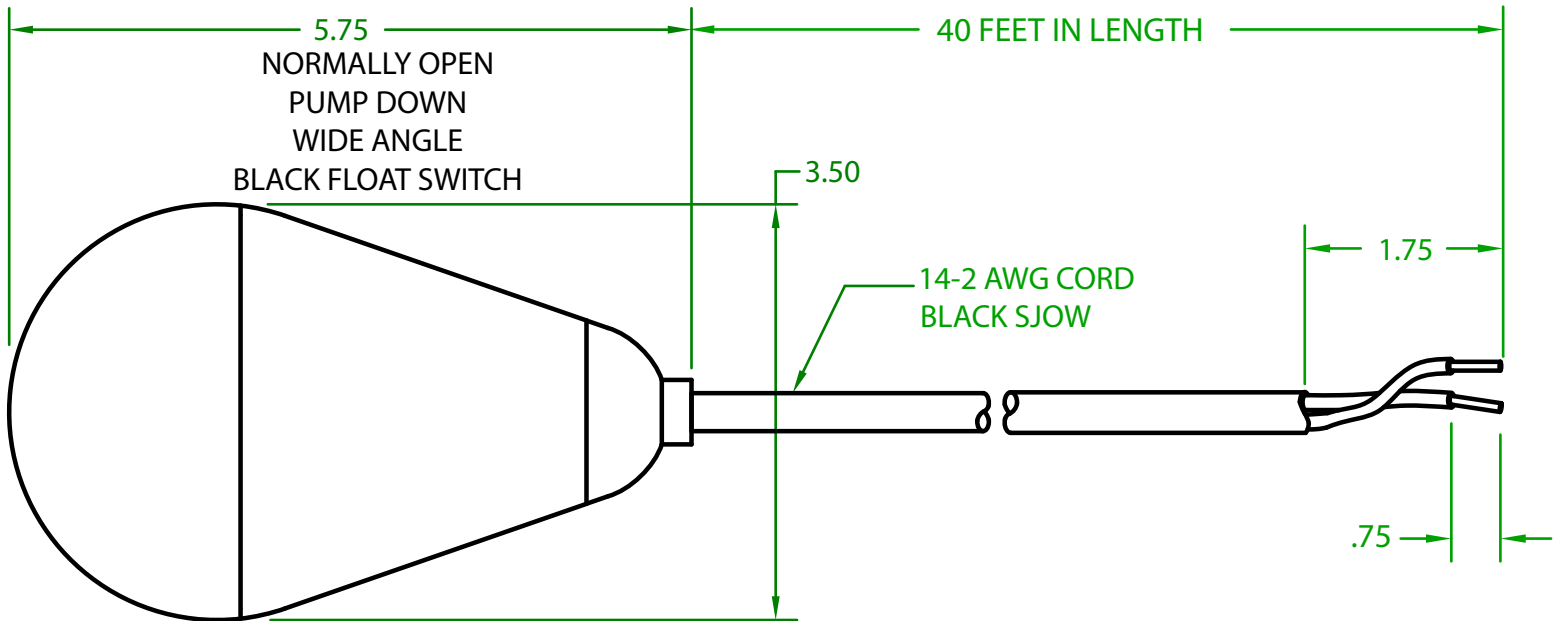

MERCURY DISPLACEMENT INDUSTRIES, INC.

Post Office Box 710 - U.S. 12 East - Edwardsburg, Michigan 49112-0710

Phone (269) 663-8574 - Fax (269) 663-2924

(800) 634-4077

JHF20U4000

MECHANICAL FLOAT

OPERATING ANGLE 90°: CONTACTS CLOSE @ 45° ABOVE HORIZONTAL
CONTACTS OPEN @ 45° BELOW HORIZONTAL