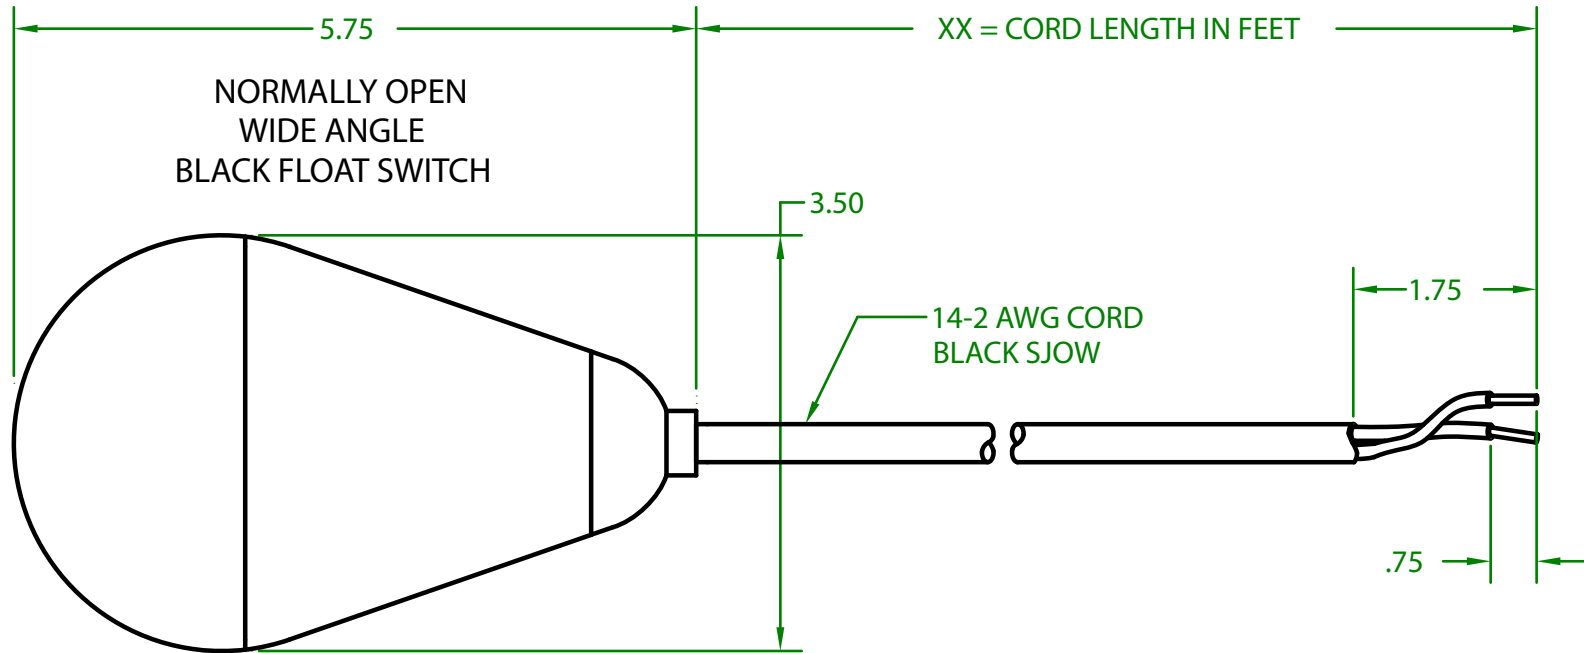

MERCURY DISPLACEMENT INDUSTRIES, INC.

Post Office Box 710 - U.S. 12 East - Edwardsburg, Michigan 49112-0710

Phone (269) 663-8574 - Fax (269) 663-2924

(800) 634-4077

JHF2OUXX00

MECHANICAL FLOAT

OPERATING ANGLE: CONTACTS CLOSE @ 45° ABOVE HORIZONTAL.
CONTACTS OPEN @ 45° BELOW HORIZONTAL.