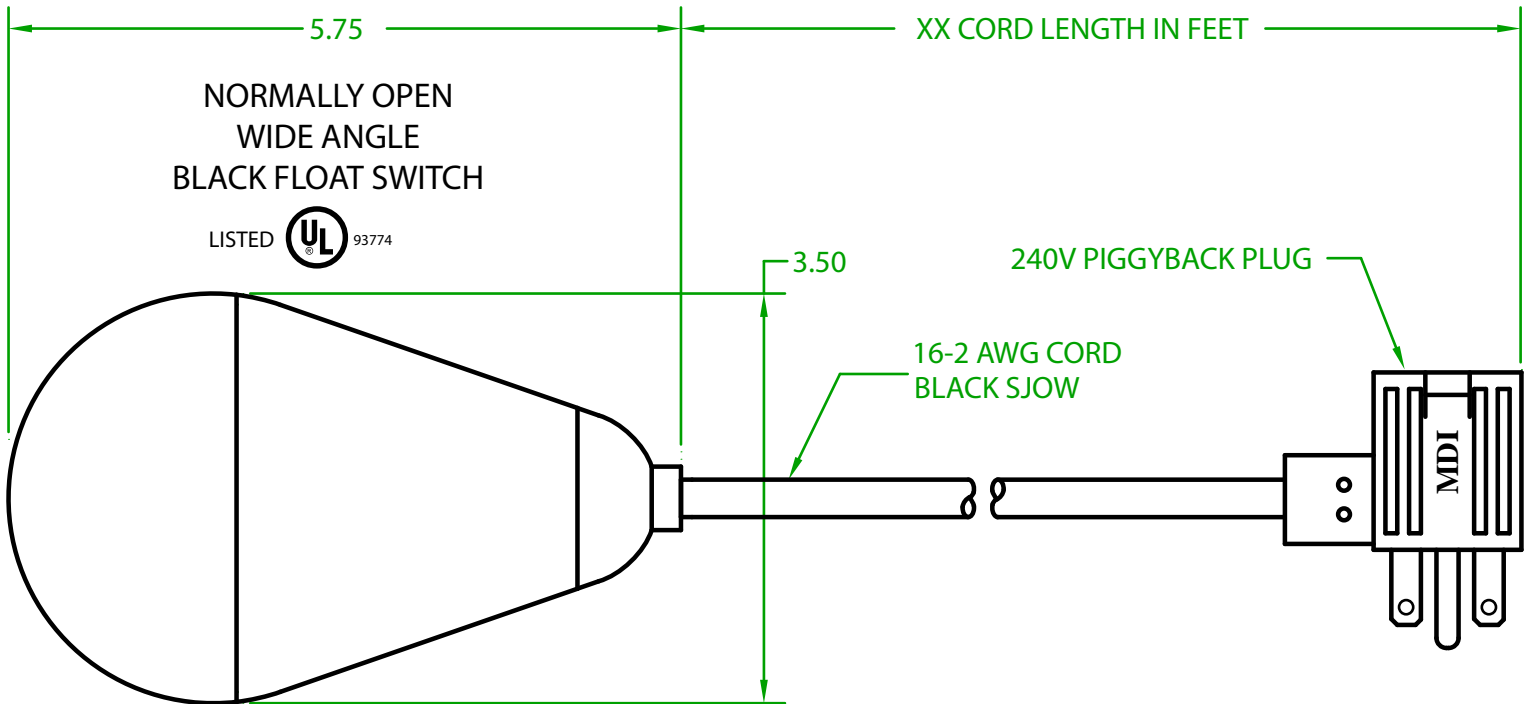

## JHF20UXXF2

MECHANICAL FLOAT

OPERATING ANGLE: CONTACTS CLOSE @ 45° ABOVE HORIZONTAL.  
CONTACTS OPEN @ 45° BELOW HORIZONTAL.

ELECTRICAL RATINGS: 1 H.P. @ 120 VAC  
2 H.P. @ 240 VAC  
15 AMPS @ 120/240 VAC 96 LRA