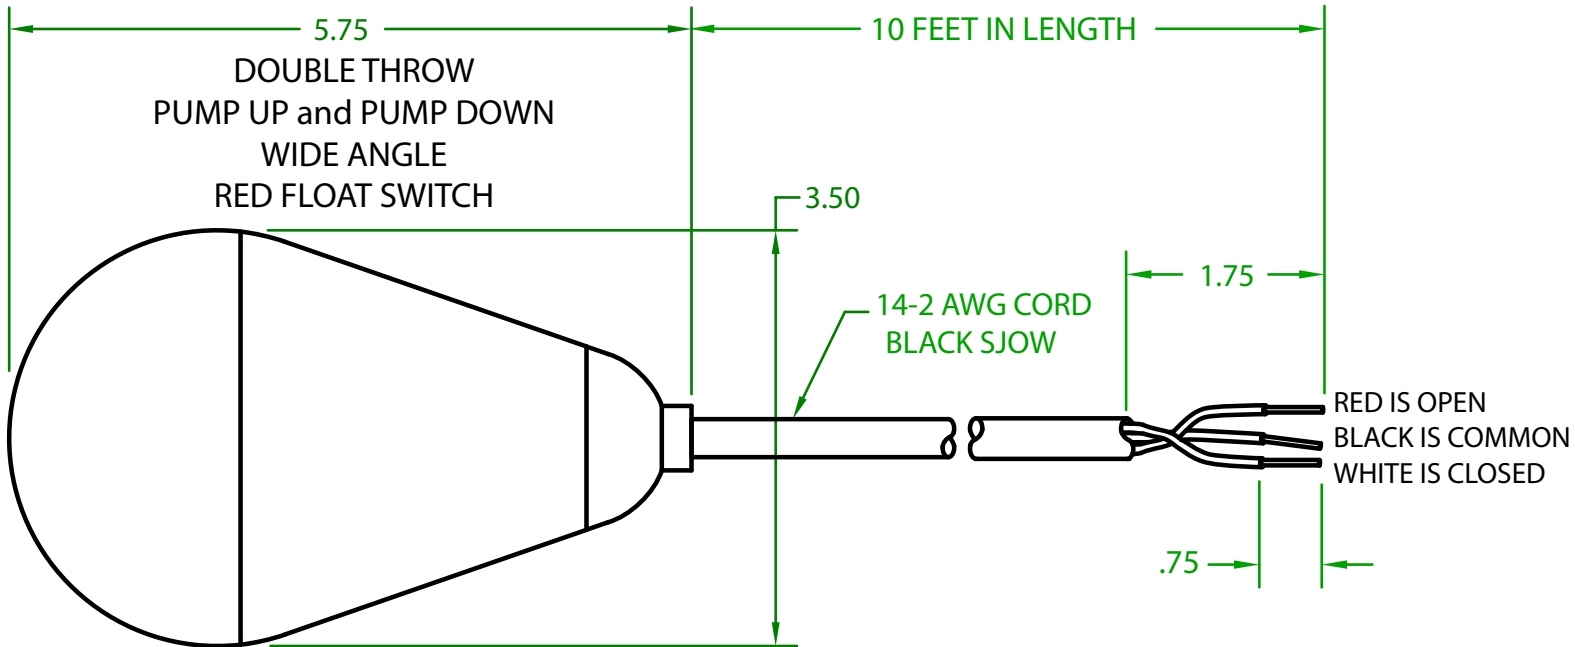

MERCURY DISPLACEMENT INDUSTRIES, INC.

Post Office Box 710 - U.S. 12 East - Edwardsburg, Michigan 49112-0710

Phone (269) 663-8574 - Fax (269) 663-2924

(800) 634-4077

JHR2DU1000

MECHANICAL FLOAT

OPERATING ANGLE 90°: SWITCHES @ 45° ABOVE AND 45° BELOW HORIZONTAL