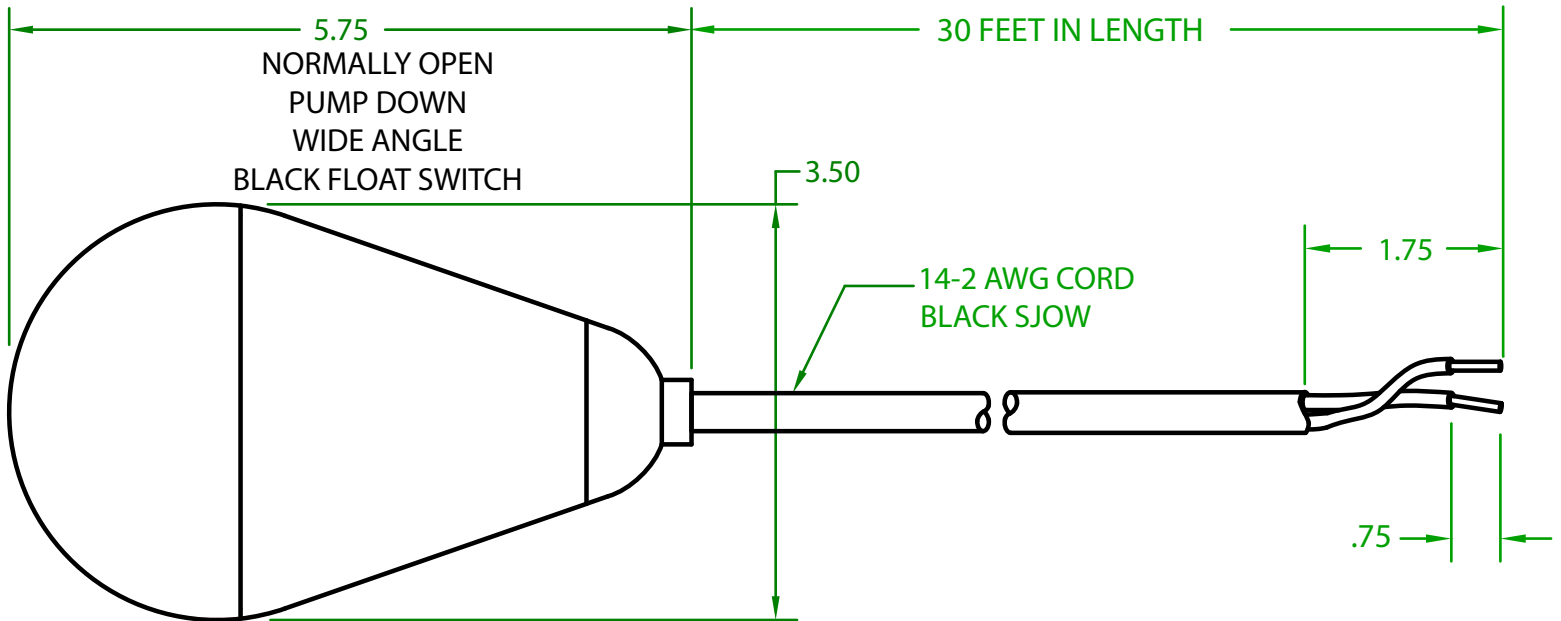

MERCURY DISPLACEMENT INDUSTRIES, INC.

Post Office Box 710 - U.S. 12 East - Edwardsburg, Michigan 49112-0710

Phone (269) 663-8574 - Fax (269) 663-2924

(800) 634-4077

JLF2OP3000

MECHANICAL FLOAT

OPERATING ANGLE 90°: CONTACTS CLOSE @ 45° ABOVE HORIZONTAL
CONTACTS OPEN @ 45° BELOW HORIZONTAL