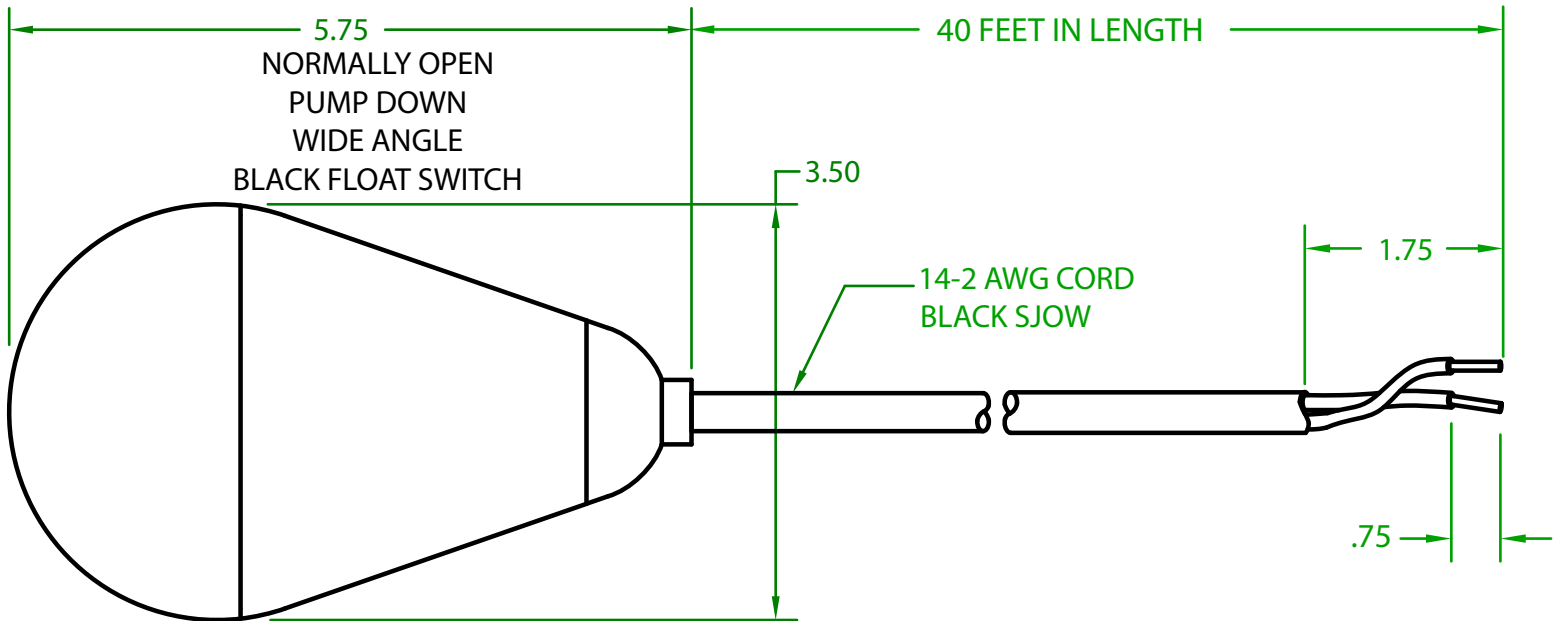

MERCURY DISPLACEMENT INDUSTRIES, INC.

Post Office Box 710 - U.S. 12 East - Edwardsburg, Michigan 49112-0710

Phone (269) 663-8574 - Fax (269) 663-2924

(800) 634-4077

JLF2OP4000

MECHANICAL FLOAT

OPERATING ANGLE 90°: CONTACTS CLOSE @ 45° ABOVE HORIZONTAL
CONTACTS OPEN @ 45° BELOW HORIZONTAL