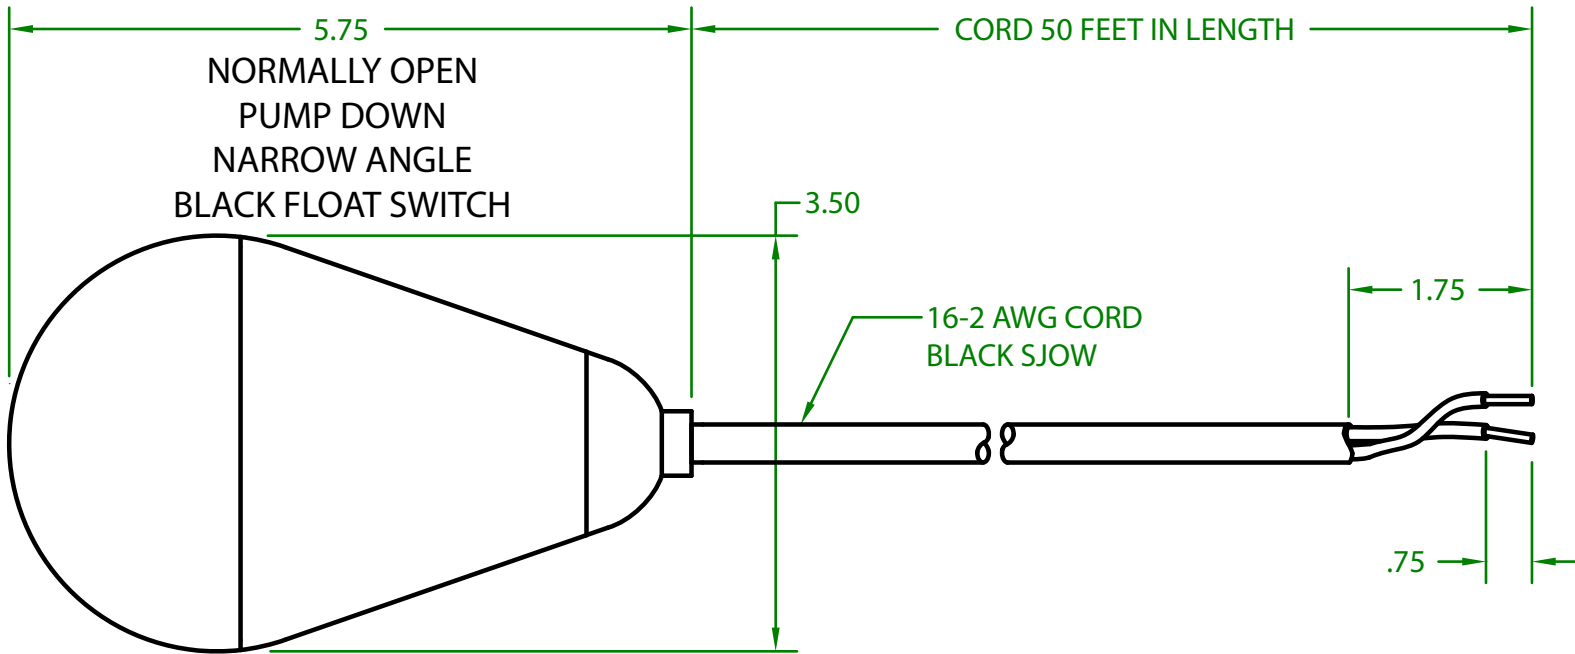

## JNF2OW5000

MECHANICAL CONTROL FLOAT

OPERATING ANGLE: CONTACTS CLOSED @ 25° ABOVE HORIZONTAL  
CONTACTS OPEN @ 10° BELOW HORIZONTAL

ELECTRICAL RATINGS: 1/4 H.P. @ 120/240 VAC  
10 AMPS @ 120/240 VAC 34.8 LRA