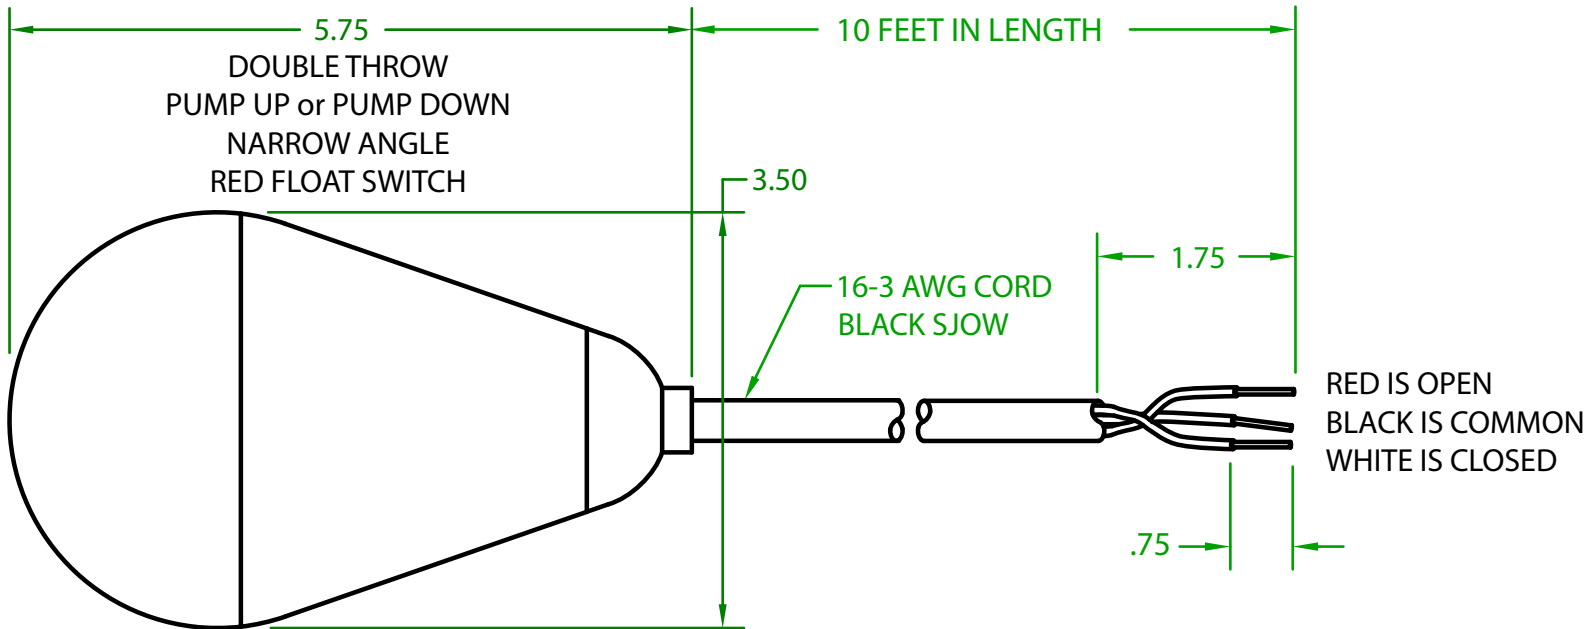

## JNR2DW1000

MECHANICAL FLOAT

OPERATING ANGLE: SWITCHES @ 25° ABOVE AND 10° BELOW HORIZONTAL

ELECTRICAL RATINGS: 1/4 H.P. @ 120/240 VAC  
10 AMPS @ 120/240 VAC 34.8 LRA

FLOAT MATERIAL: A.B.S.

J.J.S. April 15, 2020