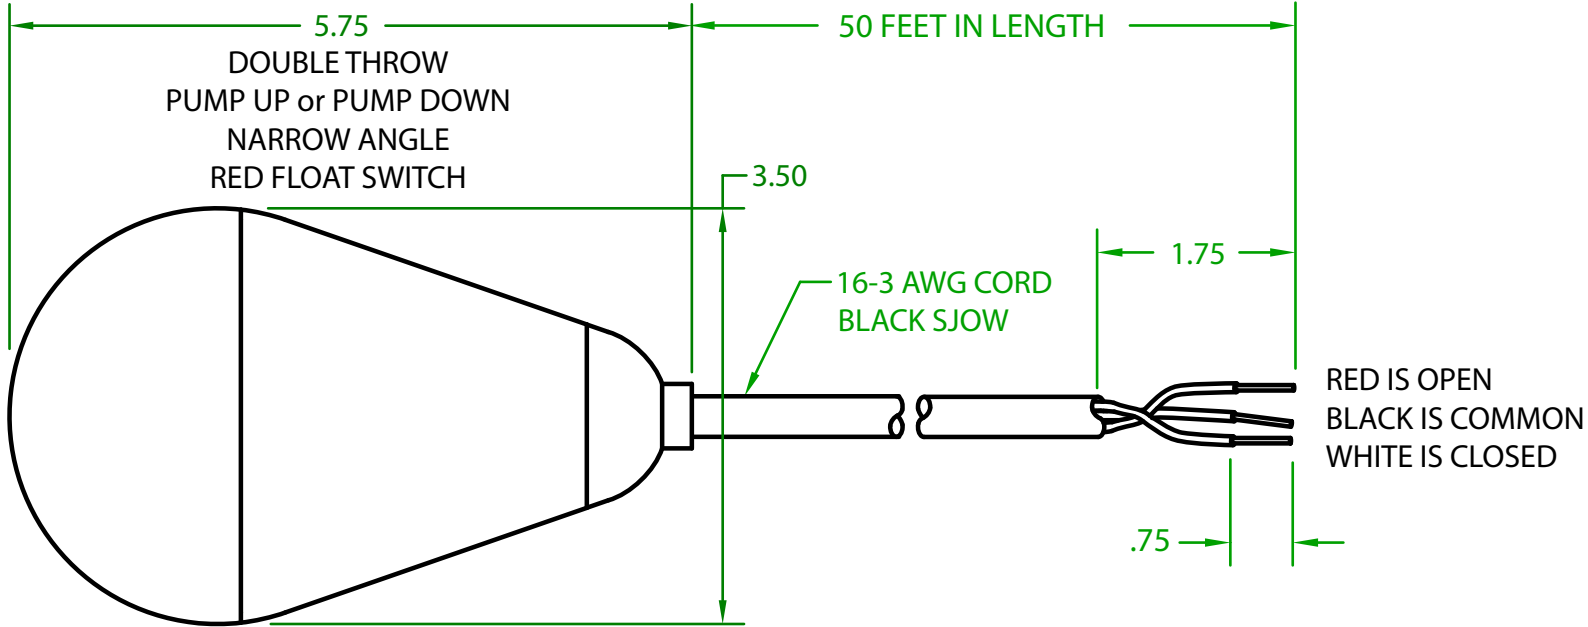

MERCURY DISPLACEMENT INDUSTRIES, INC.
 Post Office Box 710 - U.S. 12 East - Edwardsburg, Michigan 49112-0710
 Phone (269) 663-8574 - Fax (269) 663-2924
 (800) 634-4077

JNR2DW5000

MECHANICAL FLOAT

OPERATING ANGLE: SWITCHES @ 25° ABOVE AND 10° BELOW HORIZONTAL

ELECTRICAL RATINGS: 1/4 H.P. @ 120/240 VAC
 10 AMPS @ 120/240 VAC 34.8 LRA

FLOAT MATERIAL: A.B.S.

J.J.S. April 23, 2020
 Rev. 04-04-24

Contactors - Relays - Switches

<http://www.mdious.com>