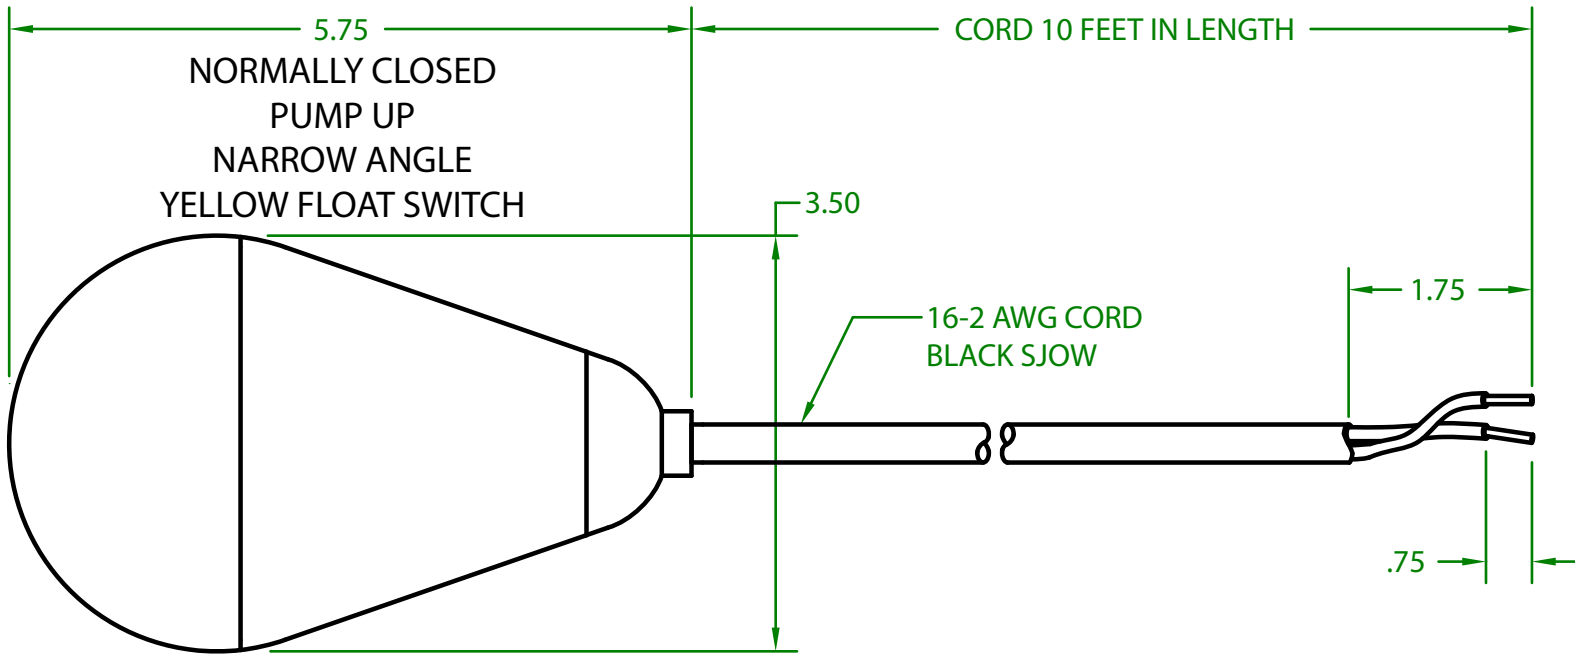

OPERATING ANGLE: CONTACTS OPEN @ 25° ABOVE HORIZONTAL
CONTACTS CLOSE @ 10° BELOW HORIZONTAL

ELECTRICAL RATINGS: 1/4 H.P. @ 120/240 VAC
10 AMPS @ 120/240 VAC 34.8 LRA

FLOAT MATERIAL: A.B.S.

E-93774

J.J.S. April 2, 2020

Contactors - Relays - Switches

<http://www.mdious.com>