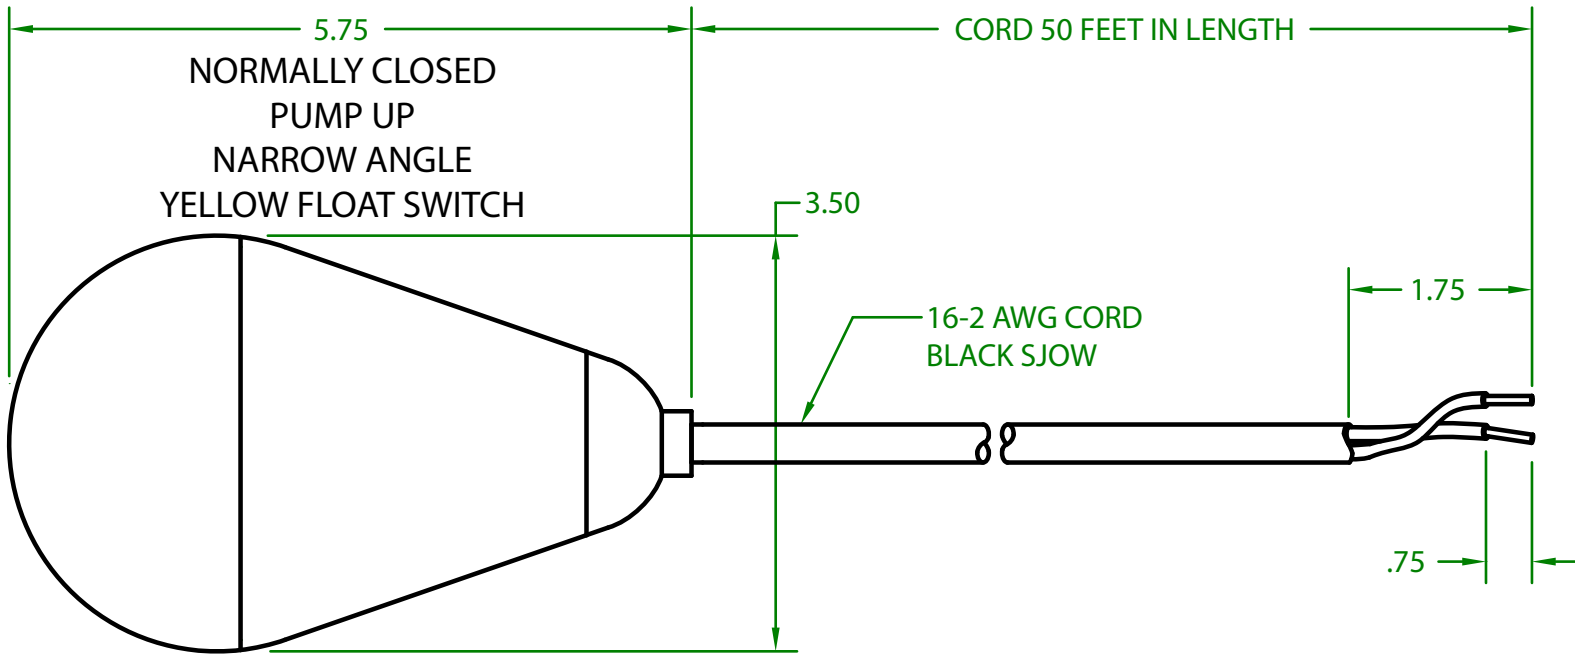

## JNY2CW5000

MECHANICAL CONTROL FLOAT

OPERATING ANGLE: CONTACTS OPEN @ 25° ABOVE HORIZONTAL  
CONTACTS CLOSE @ 10° BELOW HORIZONTAL

ELECTRICAL RATINGS: 1/4 H.P. @ 120/240 VAC  
10 AMPS @ 120/240 VAC 34.8 LRA