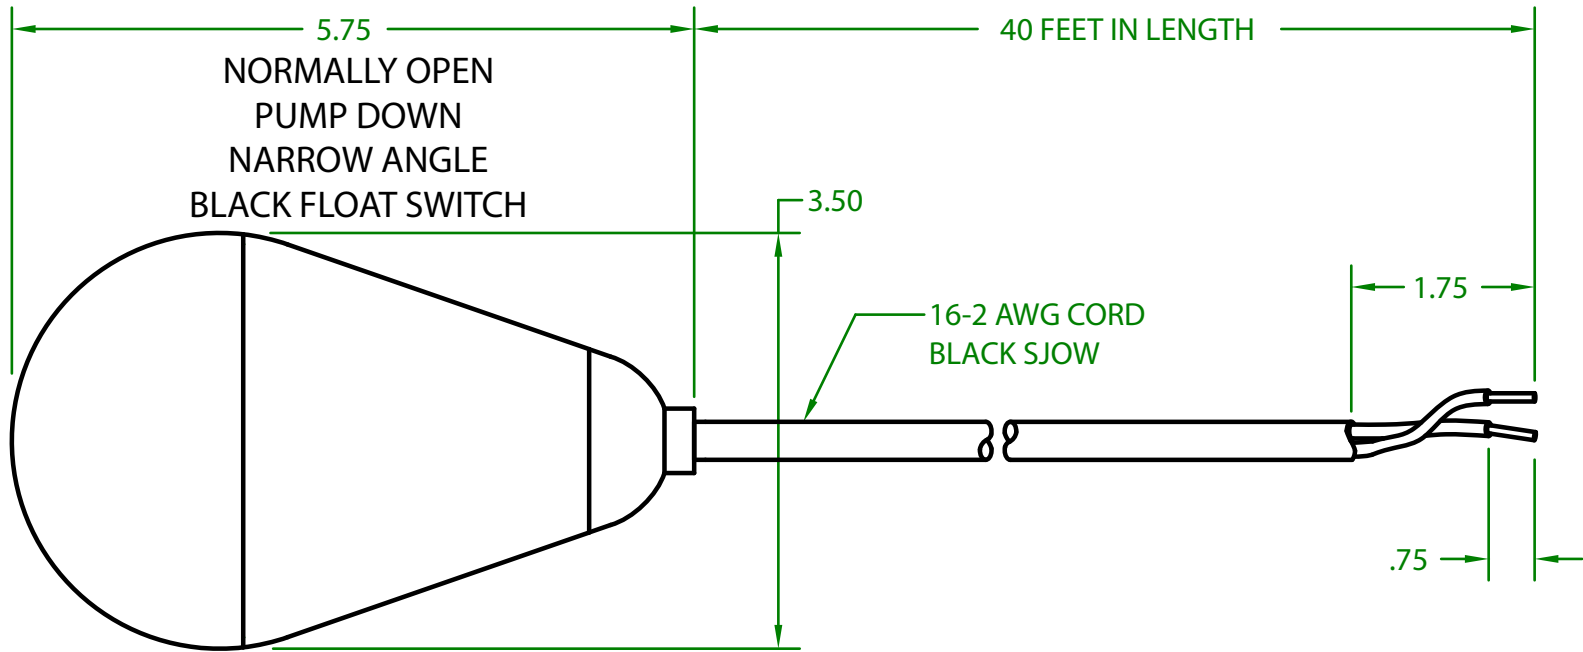

MERCURY DISPLACEMENT INDUSTRIES, INC.

Post Office Box 710 - U.S. 12 East - Edwardsburg, Michigan 49112-0710

Phone (269) 663-8574 - Fax (269) 663-2924

(800) 634-4077

JPF20W4000 MECHANICAL FLOAT

OPERATING ANGLE: CONTACTS CLOSE @ 25° (OR BEFORE) ABOVE HORIZONTAL
CONTACTS OPEN @ HORIZONTAL