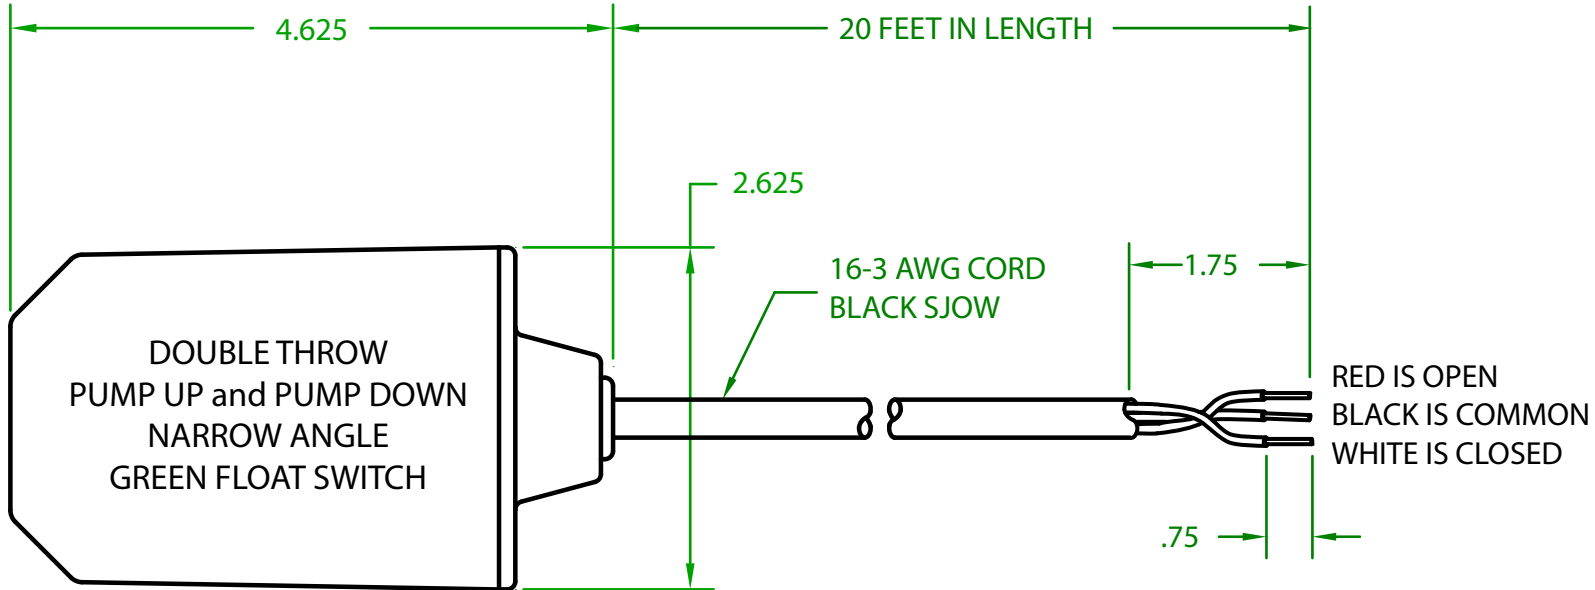

MERCURY DISPLACEMENT INDUSTRIES, INC.

Post Office Box 710 - U.S. 12 East - Edwardsburg, Michigan 49112-0710

Phone (269) 663-8574 - Fax (269) 663-2924

(800) 634-4077

KG2DW2000

MECHANICAL FLOAT

OPERATING ANGLE 90°: TETHERLESS/INTERNALLY WEIGHTED
SWITCHES @ 25° ABOVE AND 10° BELOW HORIZONTAL

ELECTRICAL RATINGS: 1/4 H.P. @ 120/240 VAC
10 AMPS @ 120/240 VAC 34.8 LRA

SWITCHING DIFFERENTIAL: 3-1/2"

FLOAT MATERIAL: A.B.S.

J.J.S. April 15, 2020

Rev. A 04-04-24

Contactors - Relays - Switches

<http://www.mdious.com>